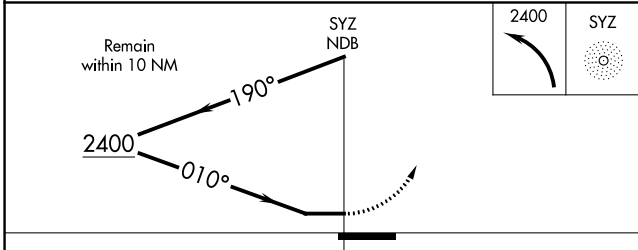

NDB SYZ	APP CRS	Rwy Idg	N/A
365	010°	TDZE	N/A
		Apt Elev	619

NDB-A

SHELBY COUNTY (2H(0))

NA Circling Rwy 36 NA at night. Circling NA to Rwy 4, 14, 22, and 32. Use Decatur altimeter setting, when not received use Mattoon/Charleston altimeter setting and increase all MDAs 20 feet and Cat C visibility 1/4 SM.

MISSED APPROACH: Climbing left turn to 2400 in SYZ NDB holding pattern.

DEC ASOS 126.35	KANSAS CITY CENTER 124.3 269.15	UNICOM 122.8 (CTAF) 0
---------------------------	---	---------------------------------