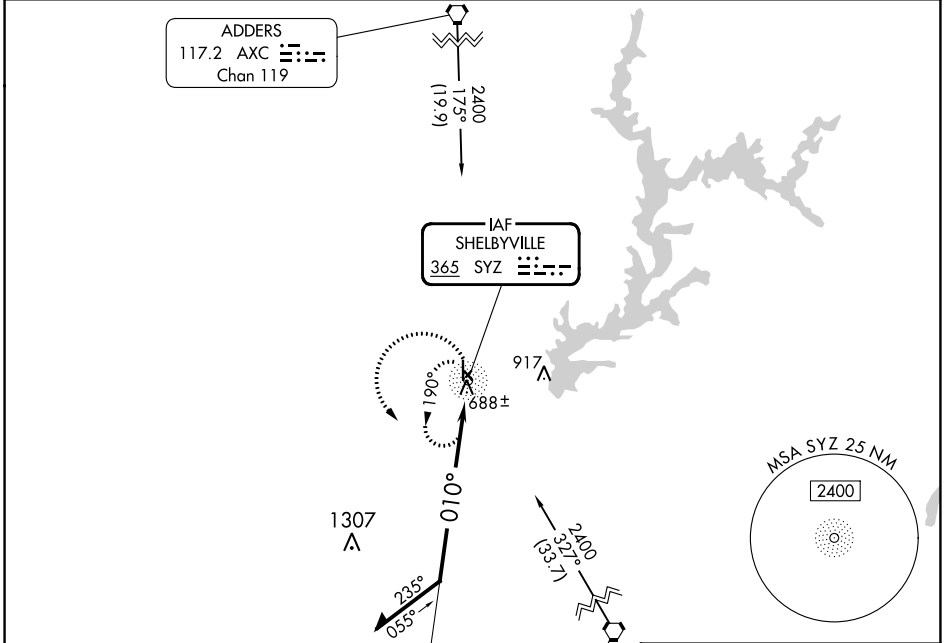

NDB SYZ	APP CRS	Rwy Idg	N/A
365	010°	TDZE	N/A
		Apt Elev	619

NDB-A

SHELBY COUNTY (2H(0))

NA Circling Rwy 36 NA at night. Circling NA to Rwy 4, 14, 22, and 32. Use Decatur altimeter setting, when not received use Mattoon/Charleston altimeter setting and increase all MDAs 20 feet and Cat C visibility 1/4 SM.

MISSED APPROACH: Climbing left turn to 2400 in SYZ NDB holding pattern.

DEC ASOS 126.35	KANSAS CITY CENTER 124.3 269.15	UNICOM 122.8 (CTAF) 0
---------------------------	---	---------------------------------

CATEGORY	A	B	C	D
CIRCLING	1280-1	661 (700-1)	1340-2 721 (800-2)	NA