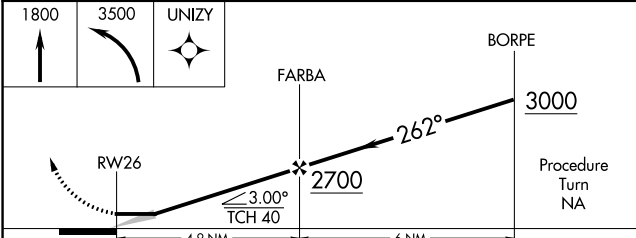

APP CRS	Rwy Idg	<b>3160</b>
<b>262°</b>	TDZE	<b>1117</b>
	Apt Elev	<b>1117</b>

# RNAV (GPS) RWY 26

NORTHWOOD MUNI/VINCE FLD (4V4)

RNP APCH - GPS.	MISSED APPROACH: Climb to 1800 then climbing left turn to 3500 direct UNIZY WP and hold.
Use Grand Forks Intl altimeter setting. NA	
GRAND FORKS APP CON★ <b>118.1 318.1</b>	UNICOM <b>122.8 (CTAF) 0</b>