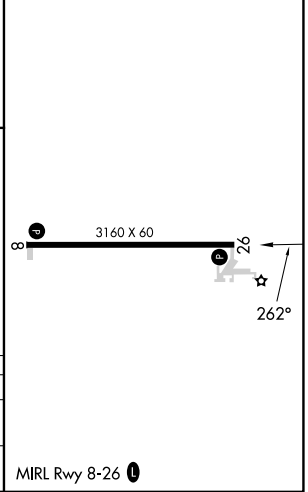

ELEV 1117	TDZE 1117

CATEGORY	A	B	C	D
RNAV MDA	1660-1	543 (600-1)	NA	
CIRCLING	1720-1	603 (700-1)	NA