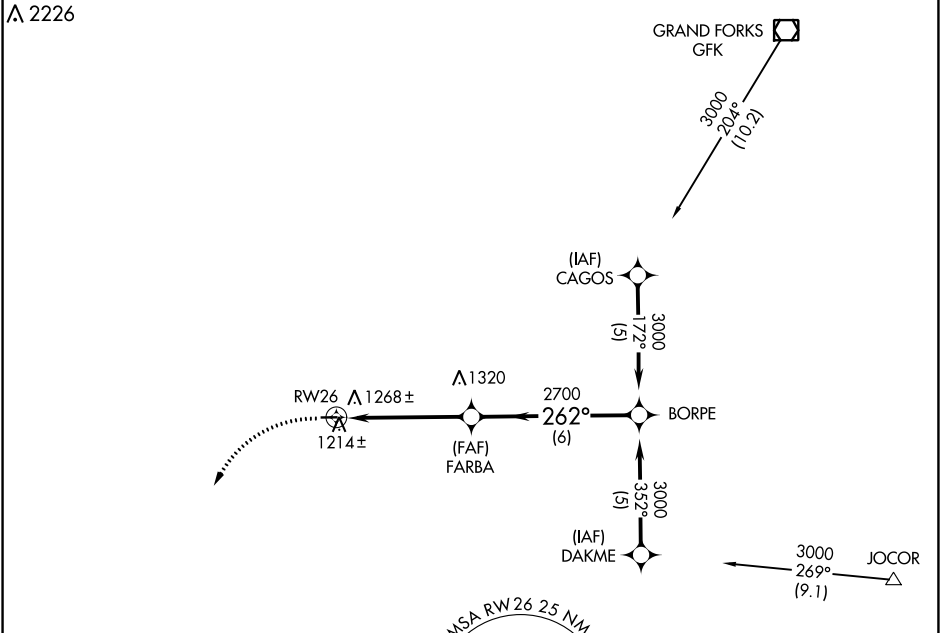

APP CRS	Rwy Idg	<b>3160</b>
<b>262°</b>	TDZE	<b>1117</b>
	Apt Elev	<b>1117</b>

# RNAV (GPS) RWY 26

NORTHWOOD MUNI/VINCE FLD (4V4)

RNP APCH - GPS.	MISSED APPROACH: Climb to 1800 then climbing left turn to 3500 direct UNIZY WP and hold.
Use Grand Forks Intl altimeter setting. NA	
GRAND FORKS APP CON★ <b>118.1 318.1</b>	UNICOM <b>122.8 (CTAF) 0</b>

ELEV 1117	TDZE 1117
-----------	-----------

CATEGORY	A	B	C	D
RNAV MDA	1660-1	543 (600-1)	NA	
CIRCLING	1720-1	603 (700-1)	NA	

NC-1, 22 FEB 2024 to 21 MAR 2024

NC-1, 22 FEB 2024 to 21 MAR 2024