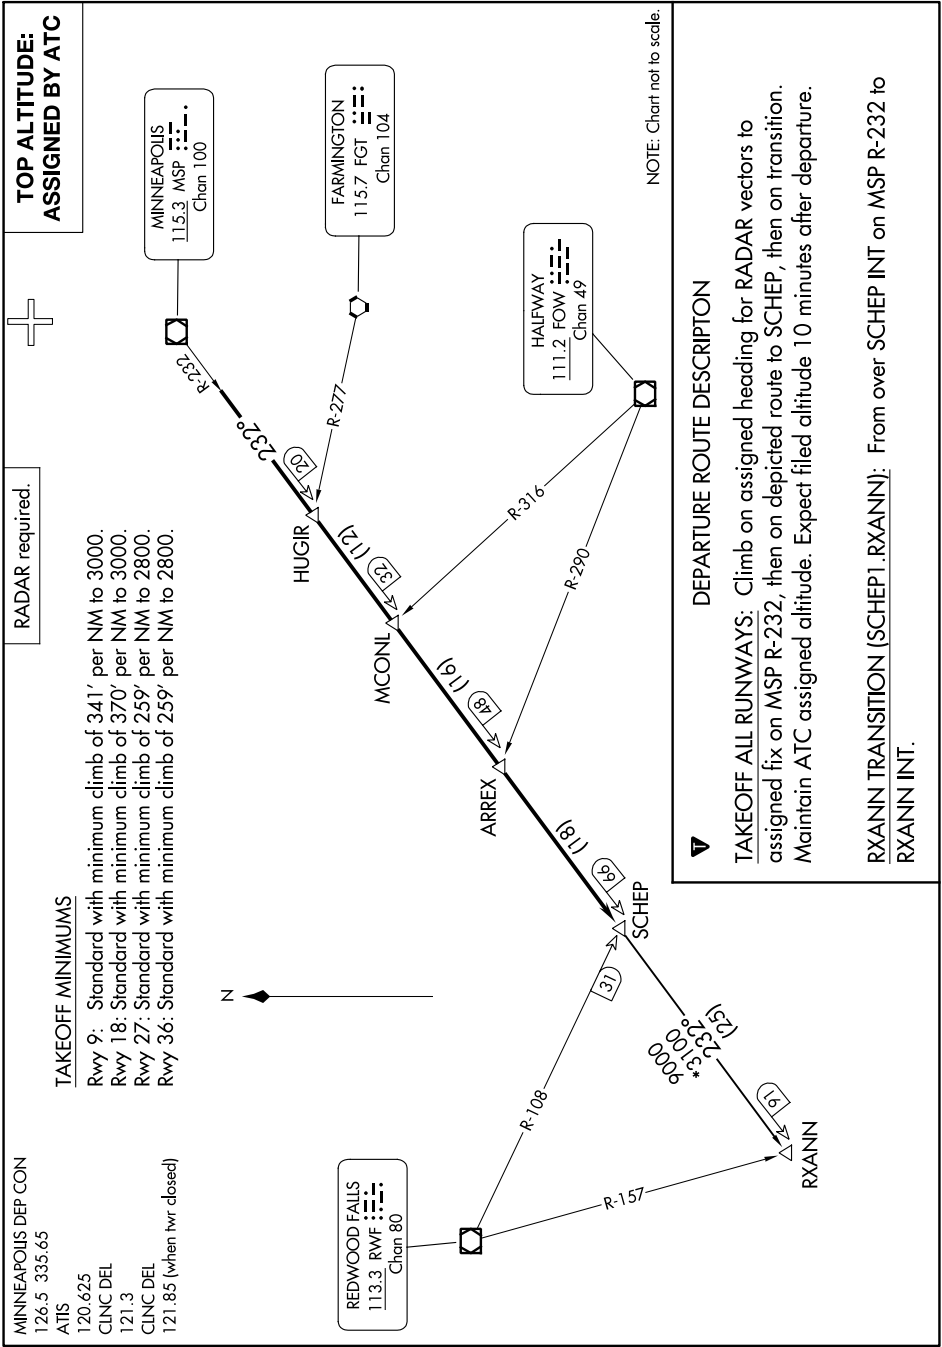

# SCHEP ONE DEPARTURE

NC-1, 22 FEB 2024 to 21 MAR 2024

NC-1, 22 FEB 2024 to 21 MAR 2024