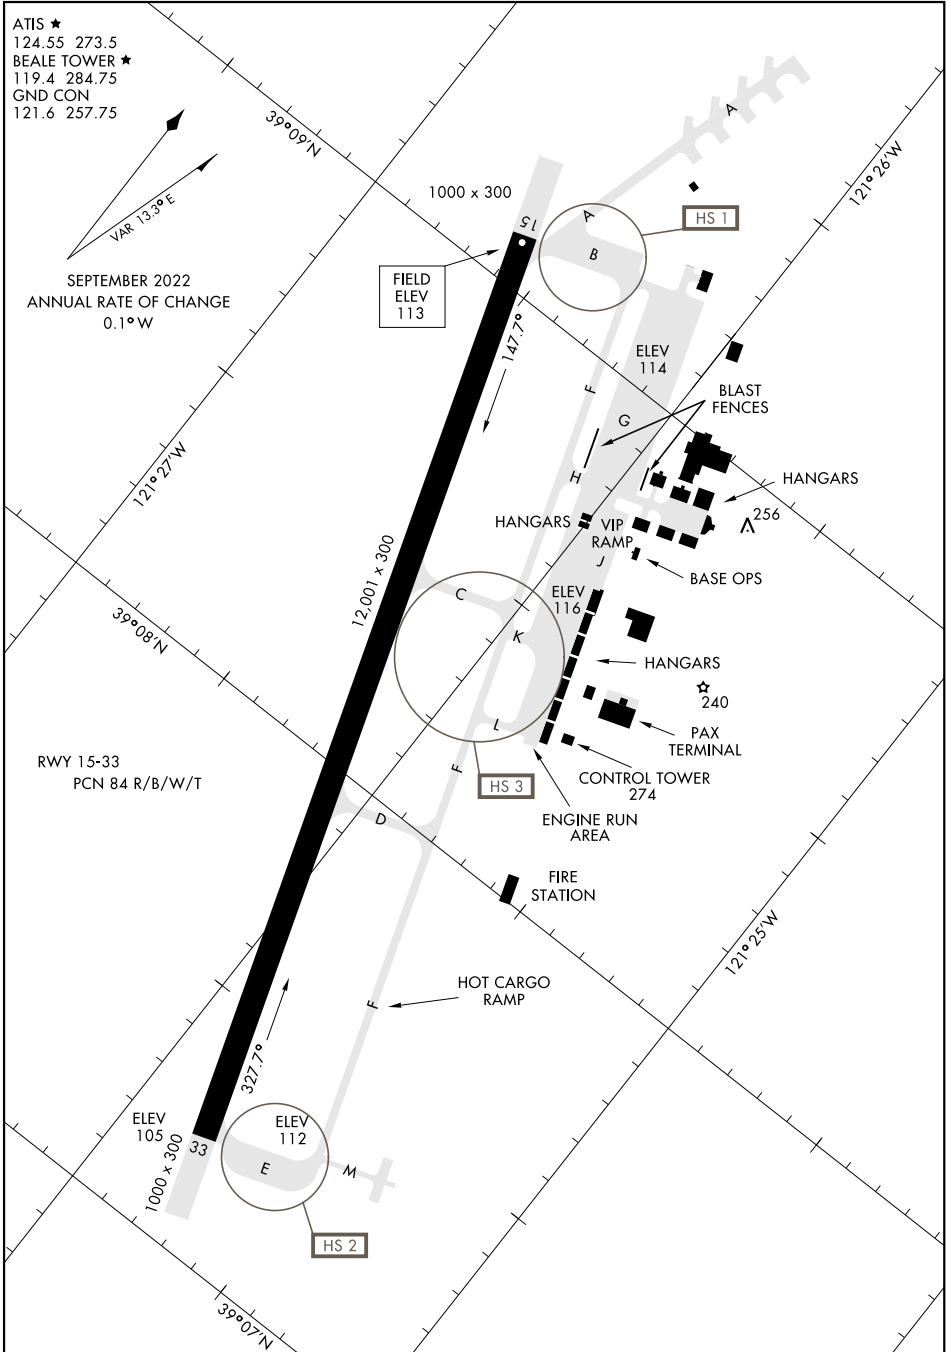

22251

AIRPORT DIAGRAM

BEALE AFB (KBAB)
MARYSVILLE, CALIFORNIA

AL-771 [USAF]

ATIS ★
124.55 273.5
BEALE TOWER ★
119.4 284.75
GND CON
121.6 257.75

SEPTEMBER 2022
ANNUAL RATE OF CHANGE
0.1° W

SW-2, 22 FEB 2024 to 21 MAR 2024

SW-2, 22 FEB 2024 to 21 MAR 2024

AIRPORT DIAGRAM

MARYSVILLE, CALIFORNIA
BEALE AFB (KBAB)