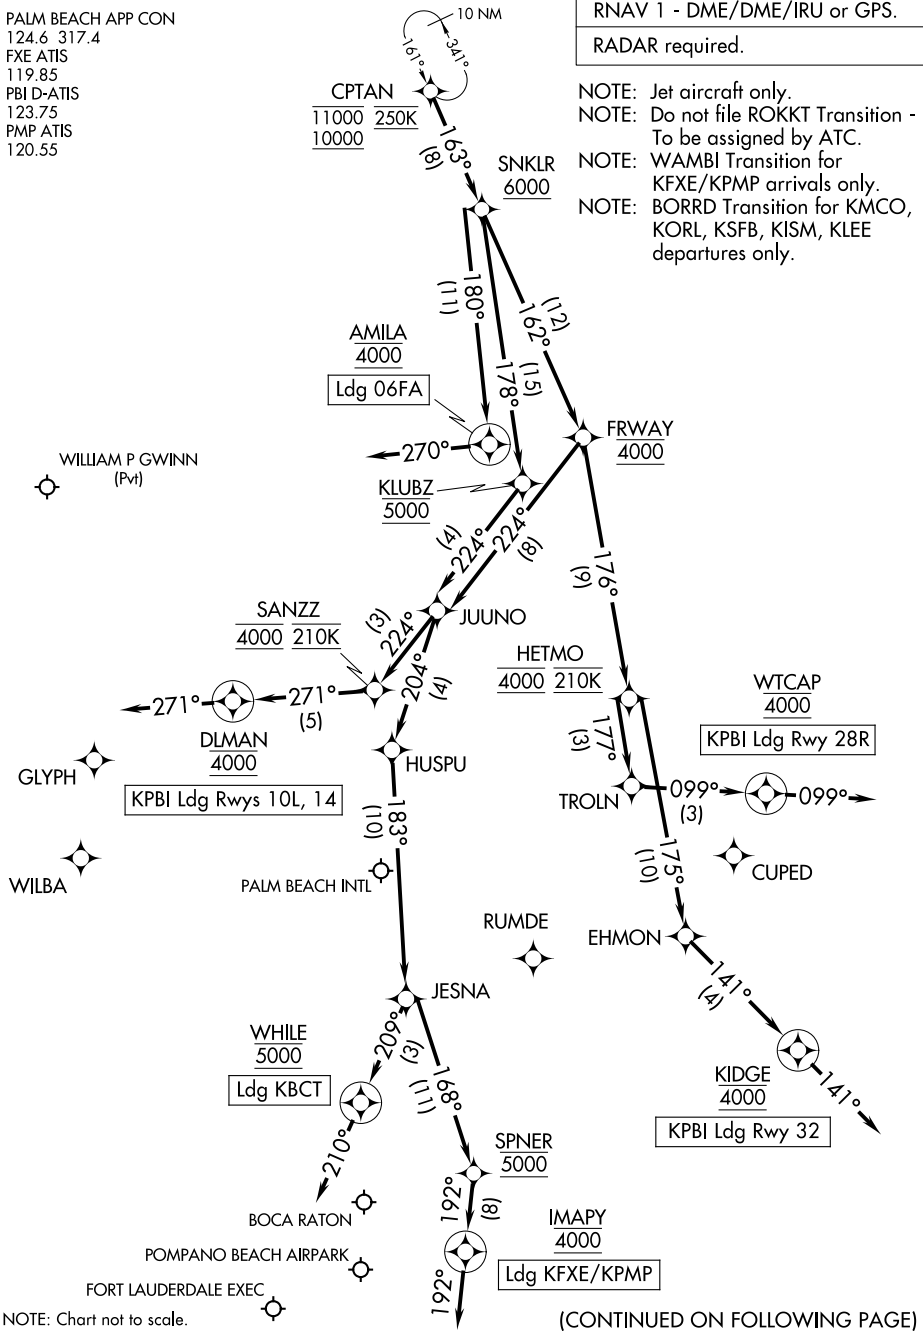

CPTAN THREE ARRIVAL (RNAV) Arrival Routes

WEST PALM BEACH, FLORIDA

PALM BEACH APP CON
124.6 317.4
FXE ATIS
119.85
PBI D-ATIS
123.75
PMP ATIS
120.55

RNAV 1 - DME/DME/IRU or GPS.

RADAR required.

- NOTE: Jet aircraft only.
- NOTE: Do not file ROKKT Transition - To be assigned by ATC.
- NOTE: WAMBI Transition for KFEX/KPMP arrivals only.
- NOTE: BORRD Transition for KMCO, KORL, KSFB, KISM, KLEE departures only.

NOTE: Chart not to scale.

(CONTINUED ON FOLLOWING PAGE)

CPTAN THREE ARRIVAL (RNAV) Arrival Routes

WEST PALM BEACH, FLORIDA