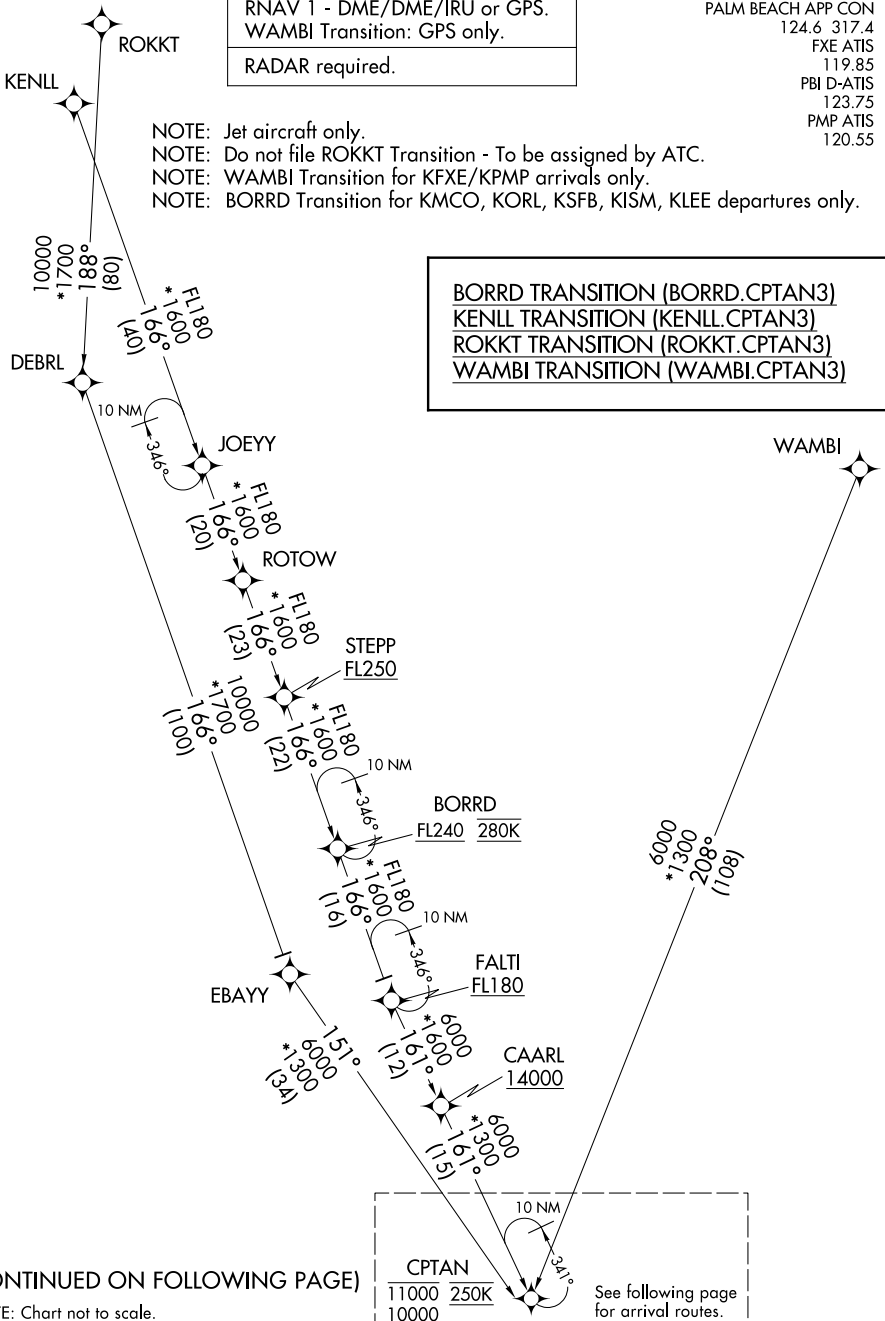

CPTAN THREE ARRIVAL (RNAV) Transition Routes

WEST PALM BEACH, FLORIDA

RNAV 1 - DME/DME/IRU or GPS. WAMBI Transition: GPS only.
RADAR required.

PALM BEACH APP CON
124.6 317.4
FXE ATIS
119.85
PBI D-ATIS
123.75
PMP ATIS
120.55

- NOTE: Jet aircraft only.
- NOTE: Do not file ROKKT Transition - To be assigned by ATC.
- NOTE: WAMBI Transition for KFEX/KPMP arrivals only.
- NOTE: BORRD Transition for KMCO, KORL, KSFB, KISM, KLEE departures only.

BORRD TRANSITION (BORRD.CPTAN3)
KENLL TRANSITION (KENLL.CPTAN3)
ROKKT TRANSITION (ROKKT.CPTAN3)
WAMBI TRANSITION (WAMBI.CPTAN3)

(CONTINUED ON FOLLOWING PAGE)

NOTE: Chart not to scale.

CPTAN
11000 250K
10000

See following page for arrival routes.

SE-3, 22 FEB 2024 to 21 MAR 2024

SE-3, 22 FEB 2024 to 21 MAR 2024

CPTAN THREE ARRIVAL (RNAV) Transition Routes

WEST PALM BEACH, FLORIDA

CPTAN THREE ARRIVAL (RNAV) Arrival Routes