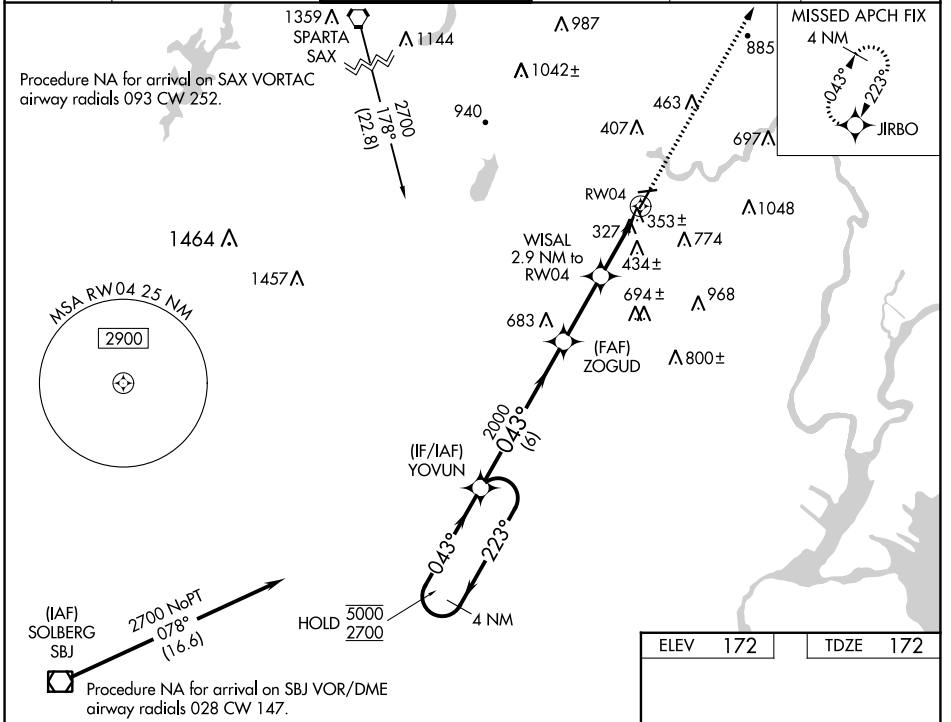

WAAS CH 42622 W04A	APP CRS 043°	Rwy Idg 4177 TDZE 172 Apt Elev 172
--	------------------------	---

RNAV (GPS) RWY 4

ESSEX COUNTY (CDW)

RNP APCH - GPS.		MISSED APPROACH: Climb to 2700 direct JIRBO and hold.			
Rwy 4 helicopter visibility reduction below 1 SM NA. Circling Rwy 10, 28 NA at night. Circling NA E of Rwy 4-22.					

NE-2, 22 FEB 2024 to 21 MAR 2024

NE-2, 22 FEB 2024 to 21 MAR 2024