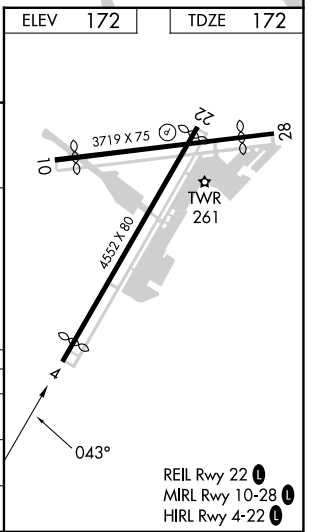

WAAS CH 42622 W04A	APP CRS 043°	Rwy Idg 4177 TDZE 172 Apt Elev 172

RNAV (GPS) RWY 4

ESSEX COUNTY (CDW)

RNP APCH - GPS.		MISSED APPROACH: Climb to 2700 direct JIRBO and hold.			
Rwy 4 helicopter visibility reduction below 1 SM NA. Circling Rwy 10, 28 NA at night. Circling NA E of Rwy 4-22.					

ATIS 135.5	NEW YORK APP CON 127.6 379.9	CALDWELL TOWER ★ 119.8 (CTAF) 0	GND CON 121.9	CLNC DEL 121.1	UNICOM 122.95

NE-2, 22 FEB 2024 to 21 MAR 2024

NE-2, 22 FEB 2024 to 21 MAR 2024