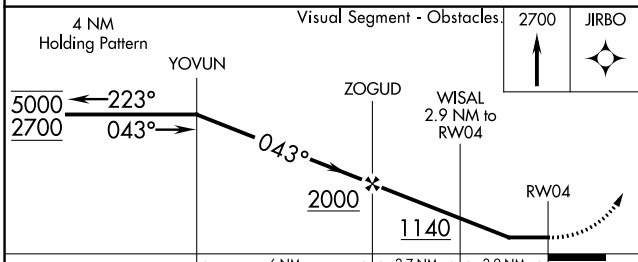

WAAS CH 42622 W04A	APP CRS 043°	Rwy Idg 4177 TDZE 172 Apt Elev 172

RNAV (GPS) RWY 4

ESSEX COUNTY (CDW)

RNP APCH - GPS.		MISSED APPROACH: Climb to 2700 direct JIRBO and hold.			
Rwy 4 helicopter visibility reduction below 1 SM NA. Circling Rwy 10, 28 NA at night. Circling NA E of Rwy 4-22.					

ATIS 135.5	NEW YORK APP CON 127.6 379.9	CALDWELL TOWER ★ 119.8 (CTAF) 0	GND CON 121.9	CLNC DEL 121.1	UNICOM 122.95

NE-2, 22 FEB 2024 to 21 MAR 2024

NE-2, 22 FEB 2024 to 21 MAR 2024