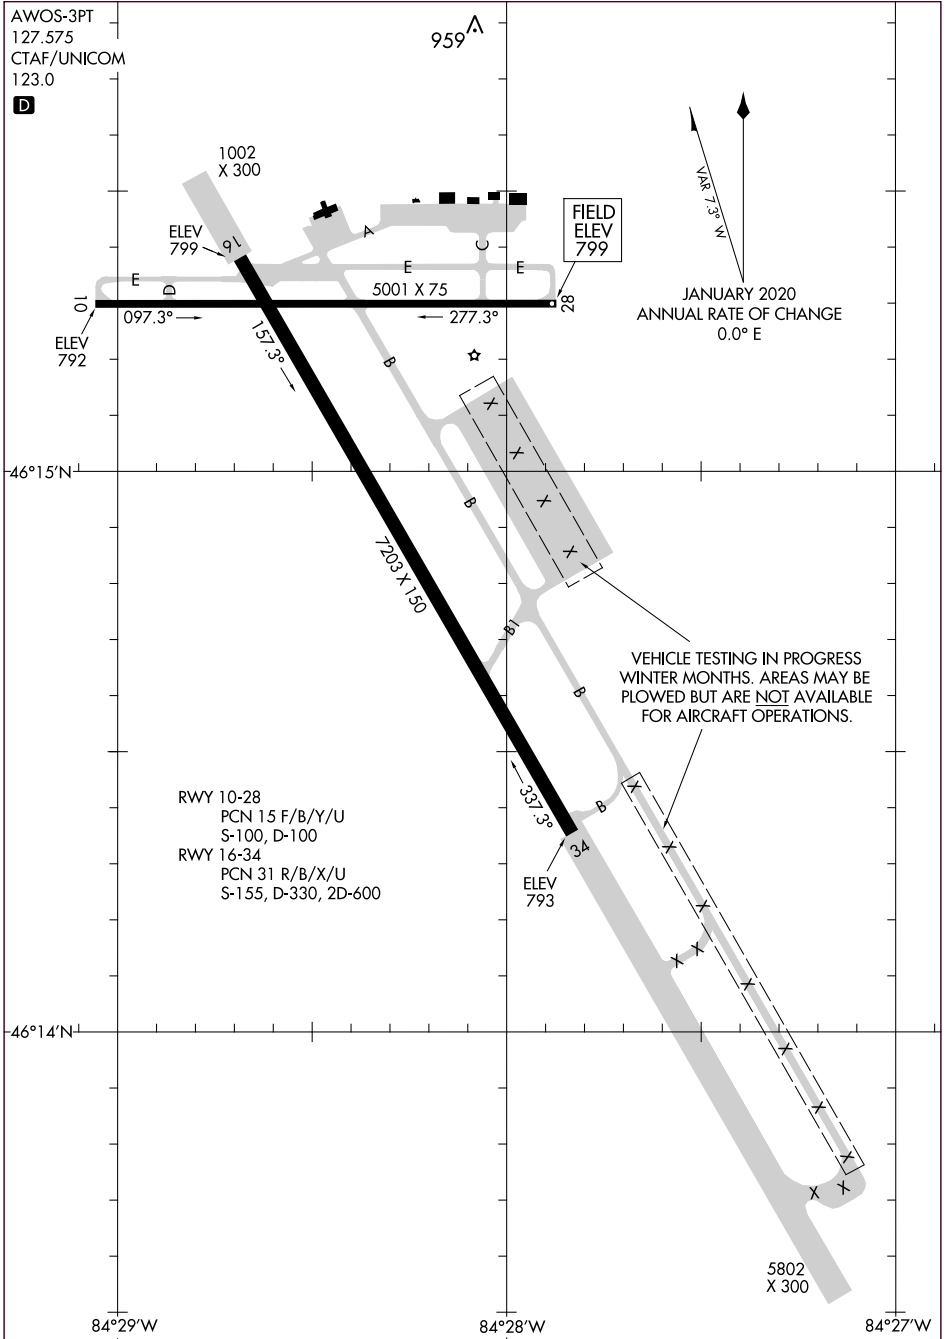

22027

AIRPORT DIAGRAM

CHIPPEWA COUNTY INTL (CIU)
SAULT STE MARIE, MICHIGAN

AL-810 (FAA)

AWOS-3PT
127.575
CTAF/UNICOM
123.0

EC-1, 22 FEB 2024 to 21 MAR 2024

EC-1, 22 FEB 2024 to 21 MAR 2024

AIRPORT DIAGRAM
22027

SAULT STE MARIE, MICHIGAN
CHIPPEWA COUNTY INTL (CIU)