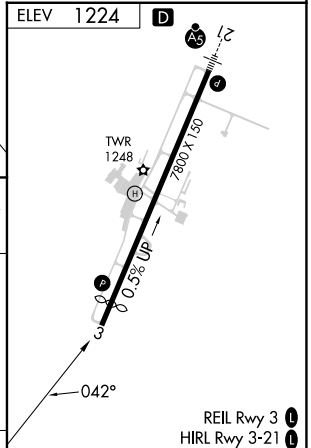

VOR/DME CKB 112.6 Chan 73	APP CRS 042°	Rwy Idg TDZE Apt Elev N/A N/A 1224
---	------------------------	--

VOR-A

NORTH CENTRAL WEST VIRGINIA (CKB)

▼ When local altimeter setting not received, Use Morgantown altimeter
▲

MISSED APPROACH: Climb to 2400, then climbing left turn to 3200 direct CKB VOR/DME and via CKB VOR/DME R-222 to RIDER INT/CKB 7.2 DME and hold.

ATIS 127.825	CLARKSBURG APP CON* 121.15 284.65	CLARKSBURG TOWER* 126.7 (CTAF) 257.925	GND CON 121.9	UNICOM 123.0
------------------------	---	--	-------------------------	------------------------

NE-4, 22 FEB 2024 to 21 MAR 2024

NE-4, 22 FEB 2024 to 21 MAR 2024

CATEGORY	A	B	C	D	FAF to MAP 2.6 NM					
	1940-1 716 (800-1)	2040-1¼ 816 (900-1¼)	2320-3	1096 (1100-3)	Knots	60	90	120	150	180
C CIRCLING					Min:Sec	2:36	1:44	1:18	1:02	0:52