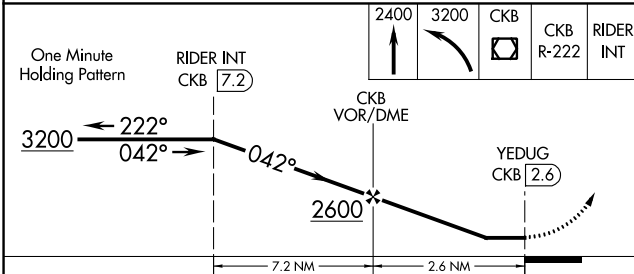

VOR/DME CKB 112.6 Chan 73	APP CRS 042°	Rwy Idg TDZE Apt Elev N/A N/A 1224
---	------------------------	--

VOR-A

NORTH CENTRAL WEST VIRGINIA (CKB)

▼ When local altimeter setting not received, Use Morgantown altimeter
▲

MISSED APPROACH: Climb to 2400, then climbing left turn to 3200 direct CKB VOR/DME and via CKB VOR/DME R-222 to RIDER INT/CKB 7.2 DME and hold.

ATIS 127.825	CLARKSBURG APP CON* 121.15 284.65	CLARKSBURG TOWER* 126.7 (CTAF) 257.925	GND CON 121.9	UNICOM 123.0
------------------------	---	--	-------------------------	------------------------

NE-4, 22 FEB 2024 to 21 MAR 2024

NE-4, 22 FEB 2024 to 21 MAR 2024

CATEGORY	A	B	C	D	FAF to MAP 2.6 NM					
	1940-1 716 (800-1)	2040-1¼ 816 (900-1¼)	2320-3	1096 (1100-3)	Knots	60	90	120	150	180
C CIRCLING					Min:Sec	2:36	1:44	1:18	1:02	0:52