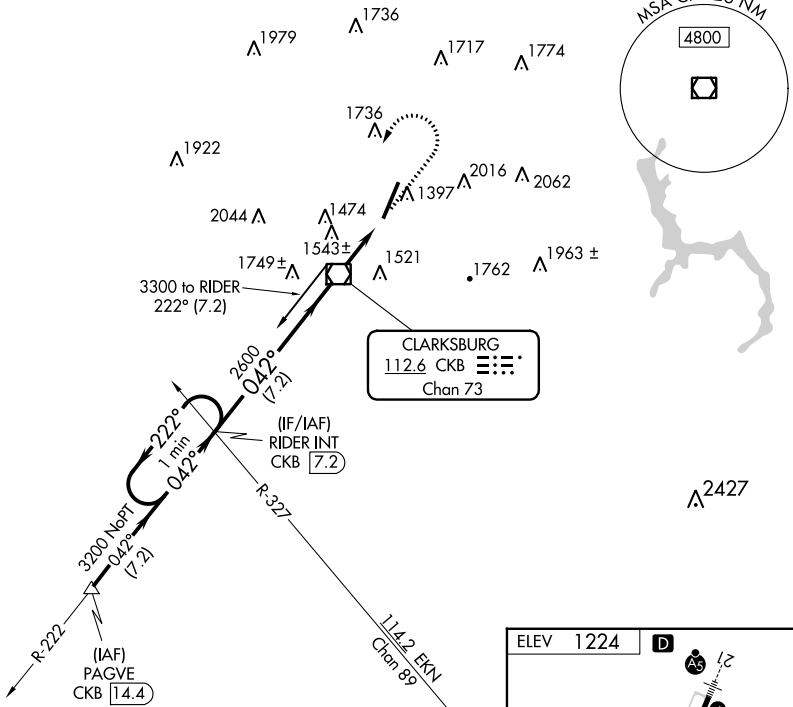

VOR/DME CKB 112.6 Chan 73	APP CRS 042°	Rwy Idg TDZE Apt Elev N/A N/A 1224
---	------------------------	--

VOR-A

NORTH CENTRAL WEST VIRGINIA (CKB)

▼ When local altimeter setting not received, Use Morgantown altimeter
▲

MISSED APPROACH: Climb to 2400, then climbing left turn to 3200 direct CKB VOR/DME and via CKB VOR/DME R-222 to RIDER INT/CKB 7.2 DME and hold.

ATIS 127.825	CLARKSBURG APP CON* 121.15 284.65	CLARKSBURG TOWER* 126.7 (CTAF) 257.925	GND CON 121.9	UNICOM 123.0
------------------------	---	--	-------------------------	------------------------

NE-4, 22 FEB 2024 to 21 MAR 2024

NE-4, 22 FEB 2024 to 21 MAR 2024

CATEGORY	A	B	C	D	FAF to MAP 2.6 NM					
	1940-1 716 (800-1)	2040-1¼ 816 (900-1¼)	2320-3	1096 (1100-3)	Knots	60	90	120	150	180
C CIRCLING					Min:Sec	2:36	1:44	1:18	1:02	0:52