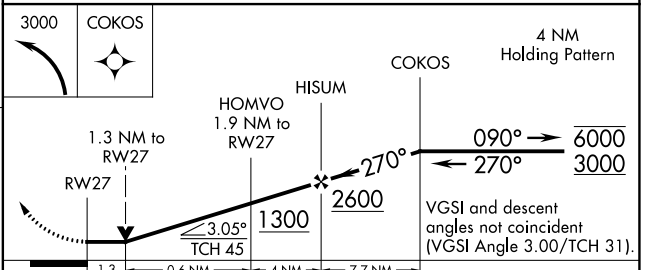

APP CRS 270°	Rwy Idg TDZE Apt Elev	4549 662 669
------------------------	-----------------------------	---

RNAV (GPS) RWY 27

CHARLEVOIX MUNI (CVX)

RNP APCH - GPS.		MISSED APPROACH: Climbing left turn to 3000 direct COKOS and hold.
<p>▼ Circling NA to Rwy 4 and 22.</p> <p>▲ Rwy 27 helicopter visibility reduction below ¾ SM NA.</p>		
AWOS-3P 120.0	MINNEAPOLIS CENTER 134.6 354.05	UNICOM 122.8 (CTAF) 1

ELEV 669	TDZE 662
----------	----------

CATEGORY	A	B	C	D
LNAV MDA	1100-1	438 (500-1)	1100-1¼ 438 (500-1¼)	1100-1½ 438 (500-1½)
CIRCLING	1280-1	611 (700-1)	1280-1¾ 611 (700-1¾)	1360-2¼ 691 (700-2¼)

EC-1, 22 FEB 2024 to 21 MAR 2024