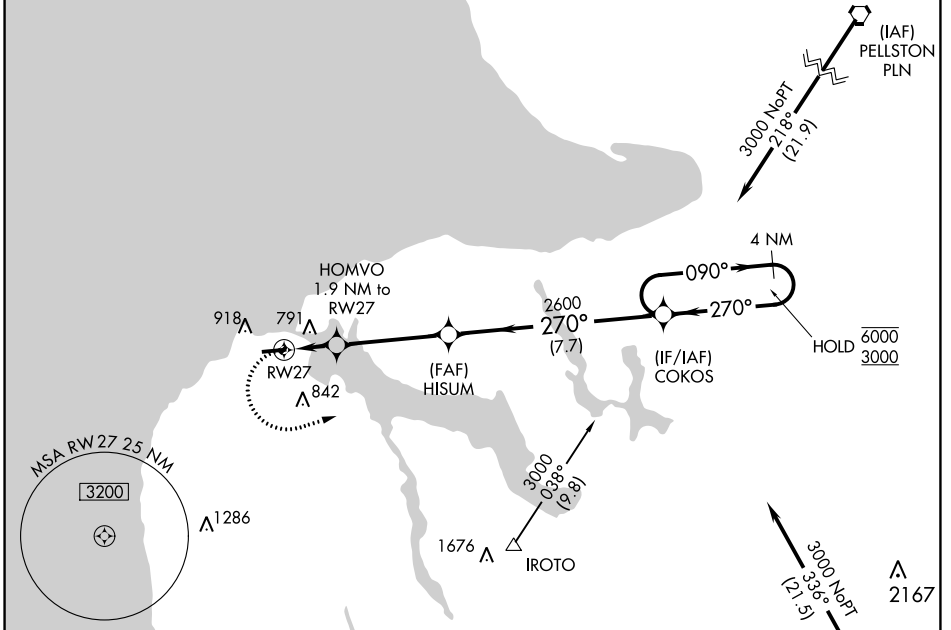

APP CRS 270°	Rwy Idg TDZE Apt Elev	4549 662 669
------------------------	-----------------------------	---

RNAV (GPS) RWY 27

CHARLEVOIX MUNI (CVX)

RNP APCH - GPS.		MISSED APPROACH: Climbing left turn to 3000 direct COKOS and hold.
<p>▼ Circling NA to Rwy 4 and 22.</p> <p>▲ Rwy 27 helicopter visibility reduction below ¾ SM NA.</p>		
AWOS-3P 120.0	MINNEAPOLIS CENTER 134.6 354.05	UNICOM 122.8 (CTAF) 1

ELEV 669	TDZE 662
----------	----------

CATEGORY	A	B	C	D
LNAV MDA	1100-1	438 (500-1)	1100-1¼ 438 (500-1¼)	1100-1½ 438 (500-1½)
CIRCLING	1280-1	611 (700-1)	1280-1¾ 611 (700-1¾)	1360-2¼ 691 (700-2¼)

EC-1, 22 FEB 2024 to 21 MAR 2024

EC-1, 22 FEB 2024 to 21 MAR 2024