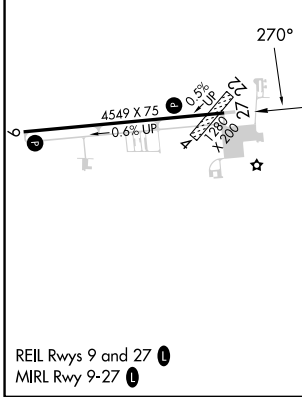

APP CRS 270°	Rwy Idg TDZE Apt Elev	4549 662 669
------------------------	-----------------------------	---

RNAV (GPS) RWY 27

CHARLEVOIX MUNI (CVX)

RNP APCH - GPS.		MISSED APPROACH: Climbing left turn to 3000 direct COKOS and hold.
<p>▼ Circling NA to Rwy 4 and 22.</p> <p>▲ Rwy 27 helicopter visibility reduction below ¾ SM NA.</p>		
AWOS-3P 120.0	MINNEAPOLIS CENTER 134.6 354.05	UNICOM 122.8 (CTAF) 1

ELEV 669	TDZE 662
----------	----------

CATEGORY	A	B	C	D
LNAV MDA	1100-1	438 (500-1)	1100-1¼ 438 (500-1¼)	1100-1½ 438 (500-1½)
CIRCLING	1280-1	611 (700-1)	1280-1¾ 611 (700-1¾)	1360-2¼ 691 (700-2¼)

EC-1, 22 FEB 2024 to 21 MAR 2024