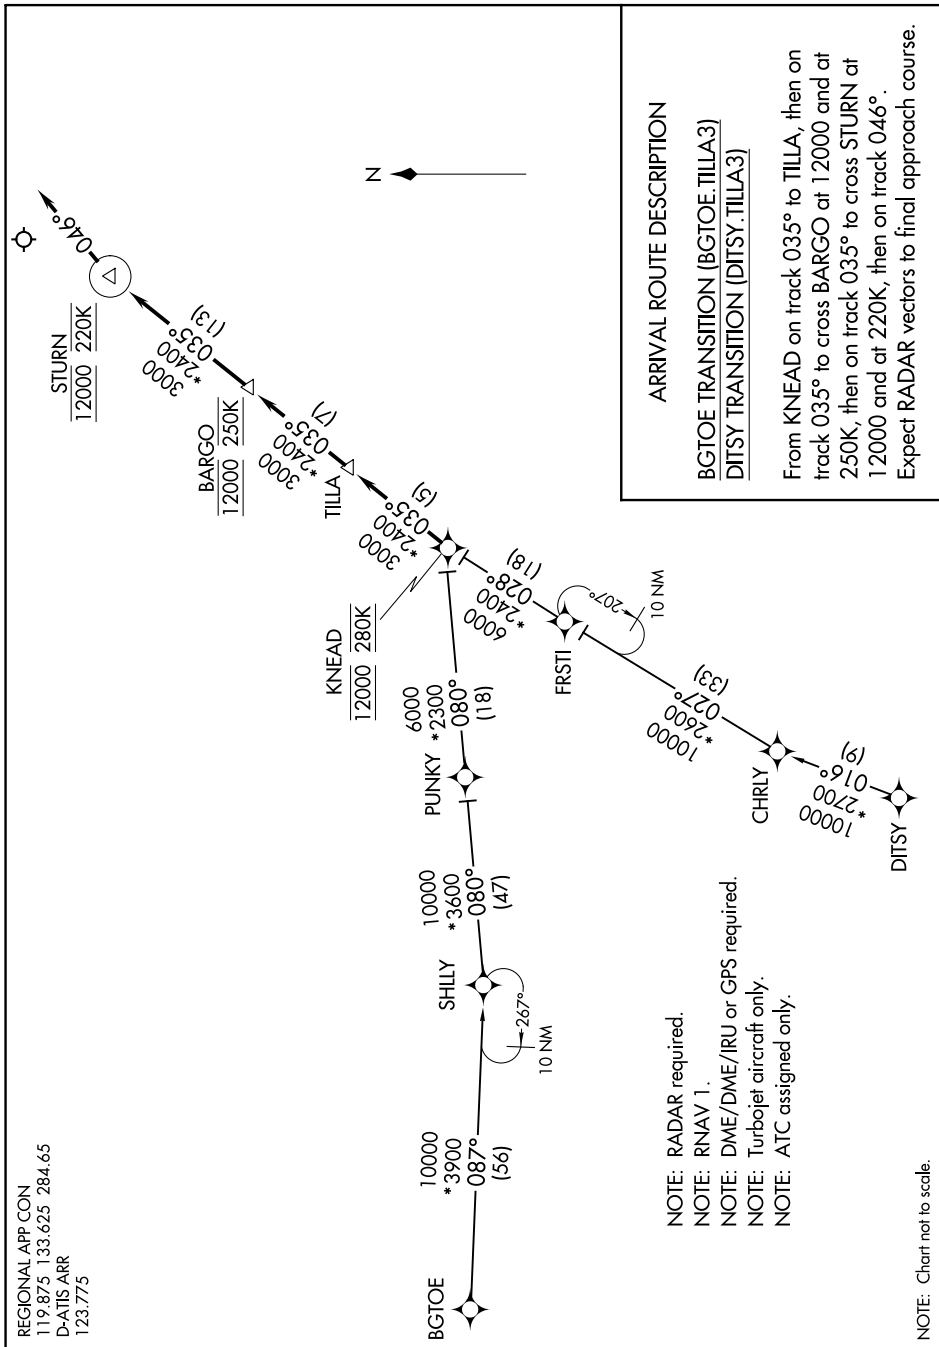

# TILLA THREE ARRIVAL (RNAV)

SC-2, 22 FEB 2024 to 21 MAR 2024

REGIONAL APP CON  
119.875 1133.625 284.65  
D-ATIS ARR  
123.775

# TILLA THREE ARRIVAL (RNAV)

(KNEAD.TILLA3) 31MAR16

SC-2, 22 FEB 2024 to 21 MAR 2024