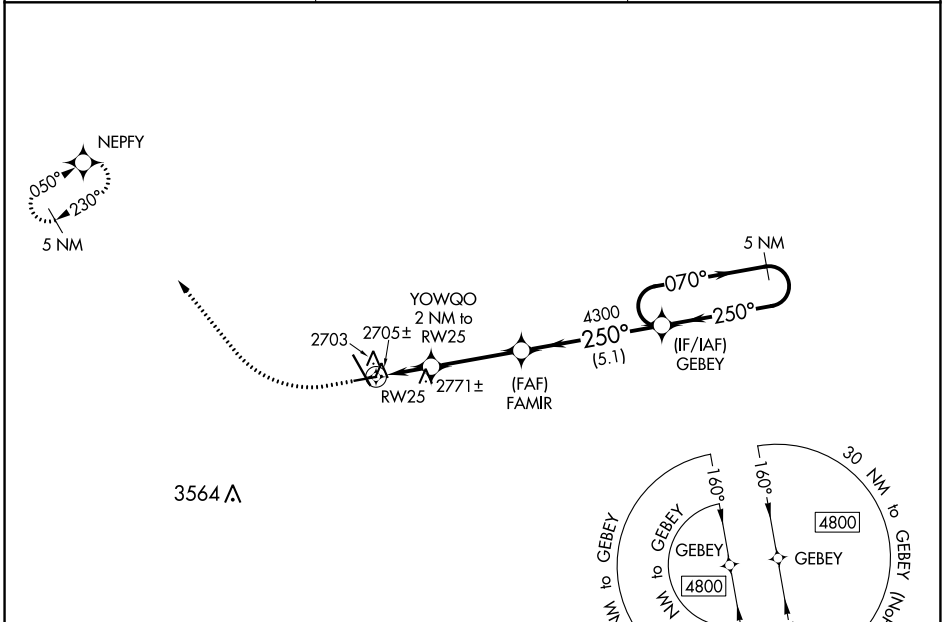

WAAS CH 82534 W25A	APP CRS 250°	Rwy Idg TDZE Apt Elev	4700 2592 2592
--	------------------------	-----------------------------	---

RNAV (GPS) RWY 25

DICKINSON/THEODORE ROOSEVELT RGNL (DIK)

RNP APCH.		MISSED APPROACH: Climb to 3200 then climbing right turn to 4800 direct NEPFY and hold.
ASOS 118.375	MINNEAPOLIS CENTER 124.25 236.825	UNICOM 123.0 (CTAF) 0

NC-1, 22 FEB 2024 to 21 MAR 2024

NC-1, 22 FEB 2024 to 21 MAR 2024

ELEV 2592	D	TDZE 2592
-----------	----------	-----------

CATEGORY	A	B	C	D
LP MDA	2980-1	388 (400-1)	2980-1½	388 (400-1½)
LNAV MDA	3060-1	468 (500-1)	3060-1¾	468 (500-1¾)
C CIRCLING	3080-1 488 (500-1)	3100-1 508 (600-1)	3120-1½ 528 (600-1½)	3220-2 628 (700-2)