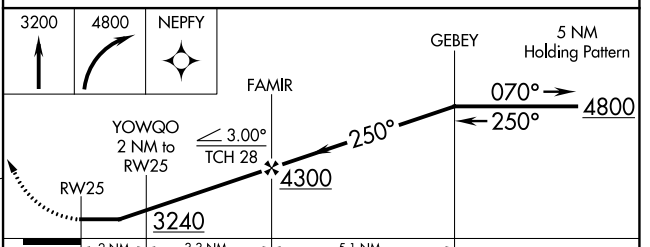

WAAS CH 82534 W25A	APP CRS 250°	Rwy Idg TDZE Apt Elev	4700 2592 2592
--	------------------------	-----------------------------	---

RNAV (GPS) RWY 25

DICKINSON/THEODORE ROOSEVELT RGNL (DIK)

RNP APCH.		MISSED APPROACH: Climb to 3200 then climbing right turn to 4800 direct NEPFY and hold.
ASOS 118.375	MINNEAPOLIS CENTER 124.25 236.825	UNICOM 123.0 (CTAF) 0

NC-1, 22 FEB 2024 to 21 MAR 2024

NC-1, 22 FEB 2024 to 21 MAR 2024

ELEV 2592	D	TDZE 2592
-----------	----------	-----------

CATEGORY	A	B	C	D
LP MDA	2980-1	388 (400-1)	2980-1½	388 (400-1½)
LNAV MDA	3060-1	468 (500-1)	3060-1¾	468 (500-1¾)
C CIRCLING	3080-1 488 (500-1)	3100-1 508 (600-1)	3120-1½ 528 (600-1½)	3220-2 628 (700-2)