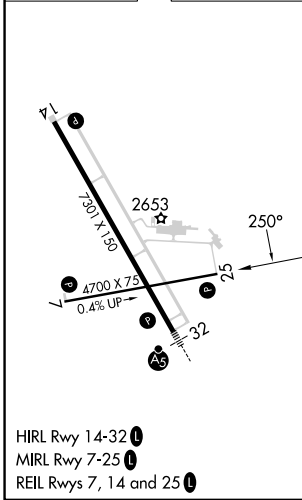

WAAS CH 82534 W25A	APP CRS 250°	Rwy Idg TDZE Apt Elev	4700 2592 2592
--	------------------------	-----------------------------	---

RNAV (GPS) RWY 25

DICKINSON/THEODORE ROOSEVELT RGNL (DIK)

RNP APCH.		MISSED APPROACH: Climb to 3200 then climbing right turn to 4800 direct NEPFY and hold.
ASOS 118.375	MINNEAPOLIS CENTER 124.25 236.825	UNICOM 123.0 (CTAF) 0

NC-1, 22 FEB 2024 to 21 MAR 2024

NC-1, 22 FEB 2024 to 21 MAR 2024

ELEV 2592	D	TDZE 2592
-----------	----------	-----------

CATEGORY	A	B	C	D
LP MDA	2980-1	388 (400-1)	2980-1½	388 (400-1½)
LNAV MDA	3060-1	468 (500-1)	3060-1¾	468 (500-1¾)
C CIRCLING	3080-1 488 (500-1)	3100-1 508 (600-1)	3120-1½ 528 (600-1½)	3220-2 628 (700-2)