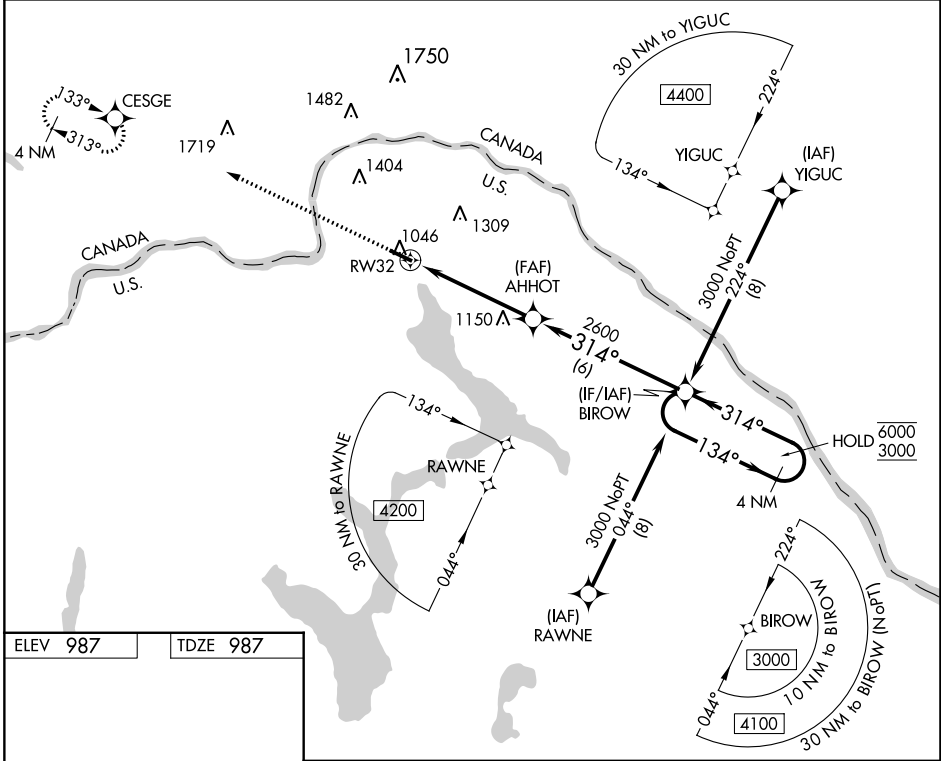

FRENCHVILLE, MAINE

AL-6195 (FAA)

23054

WAAS CH 42942 W32A	APP CRS 314°	Rwy ldg TDZE Apt Elev	4600 987 987
--	------------------------	-----------------------------	---

RNAV (GPS) RWY 32

NORTHERN AROOSTOOK RGNL (FVE)

RNP APCH.

MISSED APPROACH: Climb to 3100 direct CESGE and hold.

ASOS 135.725	BOSTON CENTER 124.75 239.05	UNICOM 122.7 (CTAF) 0
------------------------	---------------------------------------	---------------------------------

ELEV 987	TDZE 987
----------	----------

CATEGORY	A	B	C	D
LPV DA	1187-1		200 (200-1)	
LNAV MDA	1400-1	413 (500-1)	1400-1½	413 (500-1½)
C CIRCLING	1560-1 573 (600-1)	1580-1 593 (600-1)	1840-2½ 853 (900-2½)	1840-2¾ 853 (900-2¾)

REIL Rwy 14 and 32 **0**
MIRL Rwy 14-32 **0**

FRENCHVILLE, MAINE
Amdt 2 20JUN19

47°17'N-68°19'W

NORTHERN AROOSTOOK RGNL (FVE)
RNAV (GPS) RWY 32

NE-1, 22 FEB 2024 to 21 MAR 2024

NE-1, 22 FEB 2024 to 21 MAR 2024