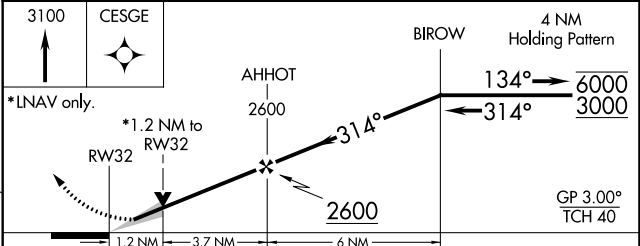

RNP APCH.

MISSED APPROACH: Climb to 3100 direct CESGE and hold.

ASOS 135.725	BOSTON CENTER 124.75 239.05	UNICOM 122.7 (CTAF) 0
------------------------	---------------------------------------	---------------------------------

ELEV 987	TDZE 987
----------	----------

CATEGORY	A	B	C	D
LPV DA	1187-1		200 (200-1)	
LNAV MDA	1400-1	413 (500-1)	1400-1½	413 (500-1½)
C CIRCLING	1560-1 573 (600-1)	1580-1 593 (600-1)	1840-2½ 853 (900-2½)	1840-2¾ 853 (900-2¾)