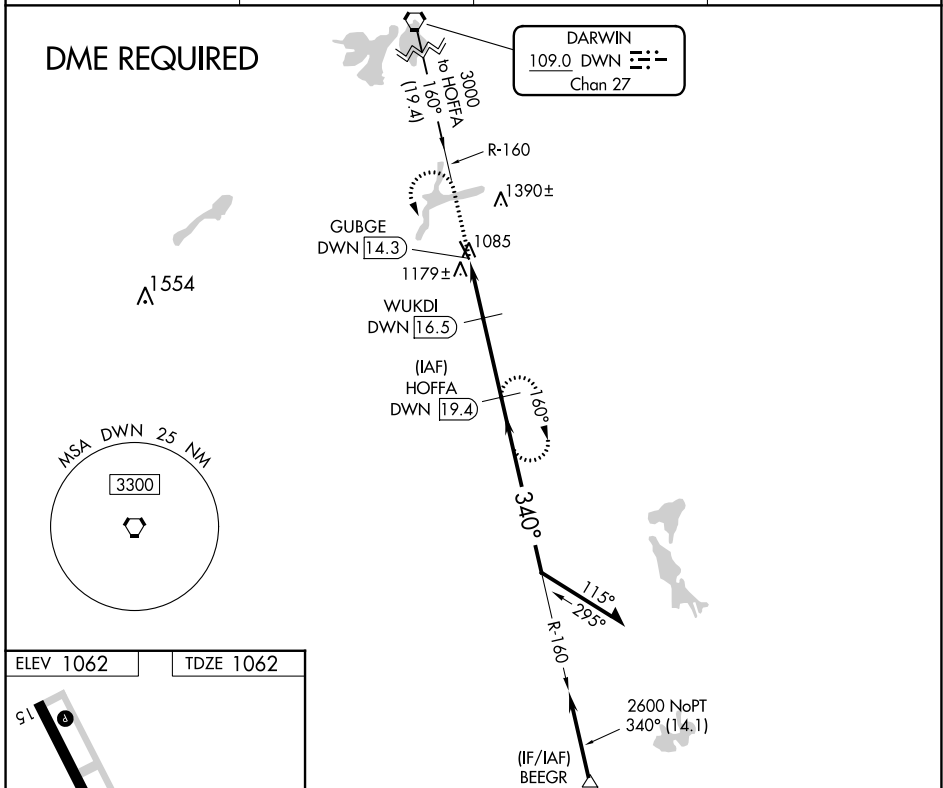

VORTAC DWN 109.0 Chan 27	APP CRS 340°	Rwy Idg TDZE Apt Elev	4000 1062 1062
--	------------------------	-----------------------------	---

VOR RWY 33

HUTCHINSON MUNI/BUTLER FLD (HCD)

<p>▼ DME required.</p>		<p>MISSED APPROACH: Climb to 2000 then climbing left turn to 2700 on DWN VORTAC R-160 to HOFFA/19.4 DME and hold.</p>	
AWOS-3 118.525	MINNEAPOLIS CENTER 127.1 290.2	GCO 121.725	UNICOM 122.8 (CTAF) 0

CATEGORY	A	B	C	D
S-33	1460-1	398 (400-1)	1460-1 1/8 398 (400-1 1/8)	NA
CIRCLING	1540-1	478 (500-1)	1740-2 678 (700-2)	NA

NC-1, 22 FEB 2024 to 21 MAR 2024

NC-1, 22 FEB 2024 to 21 MAR 2024