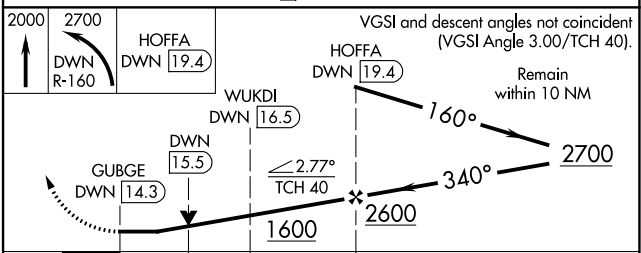

VORTAC DWN 109.0 Chan 27	APP CRS 340°	Rwy Idg TDZE Apt Elev	4000 1062 1062
--	------------------------	-----------------------------	---

VOR RWY 33

HUTCHINSON MUNI/BUTLER FLD (HCD)

<p>▼ DME required.</p>		<p>MISSED APPROACH: Climb to 2000 then climbing left turn to 2700 on DWN VORTAC R-160 to HOFFA/19.4 DME and hold.</p>	
AWOS-3 118.525	MINNEAPOLIS CENTER 127.1 290.2	GCO 121.725	UNICOM 122.8 (CTAF) 0

CATEGORY	A	B	C	D
S-33	1460-1	398 (400-1)	1460-1 1/8 398 (400-1 1/8)	NA
CIRCLING	1540-1	478 (500-1)	1740-2 678 (700-2)	NA

NC-1, 22 FEB 2024 to 21 MAR 2024

NC-1, 22 FEB 2024 to 21 MAR 2024