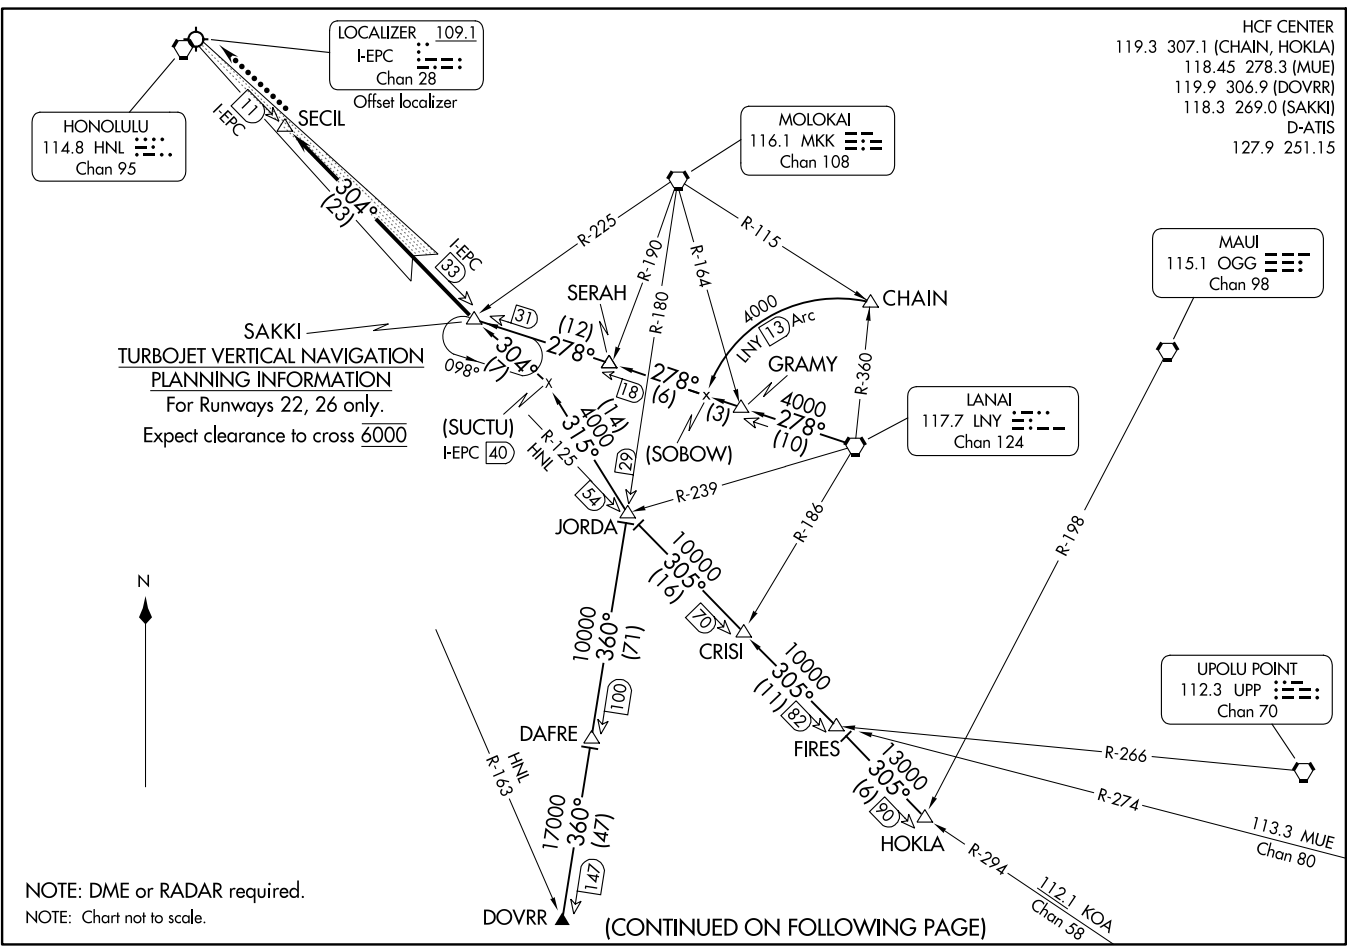

SAKKI FIVE ARRIVAL
(SAKKI, SAKKIS) 25AUG11

(SAKKI, SAKKIS) 23334
SAKKI FIVE ARRIVAL

AL-754 (FAA)

DANIEL K INOUYE INTL (HNL) (PHNL)
HONOLULU, HAWAII

(CONTINUED ON FOLLOWING PAGE)

ARRIVAL ROUTE DESCRIPTION

CHAIN TRANSITION (CHAIN.SAKKI5): From over CHAIN INT on LNY 13 DME CCW arc to SOBOW and LNY R-278 to SAKKI INT. Thence. . . .

DOVRR TRANSITION (DOVRR.SAKKI5): From over DOVRR on MKK R-180 to JORDA, turn left heading 315° to join I-EPC LDA course at SUCTU 40 DME then to SAKKI INT. Thence. . . .

HOKLA TRANSITION (HOKLA.SAKKI5): From over HOKLA on HNL R-125 to JORDA, turn right heading 315° to join I-EPC LDA course at SUCTU 40 DME then to SAKKI INT. Thence. . . .

LANAI TRANSITION (LNY.SAKKI5): From over LNY VORTAC on LNY R-278 to SAKKI INT. Thence. . . .

. . . .For runways 22, 26 only: From over SAKKI INT on the LDA/DME RWY 26L course to SECIL 11 DME.

LOST COMMUNICATIONS: At SECIL INT/WP proceed with the LDA/DME RWY 26L approach.

PAC: 25 JAN 2024 to 21 MAR 2024

PAC: 25 JAN 2024 to 21 MAR 2024