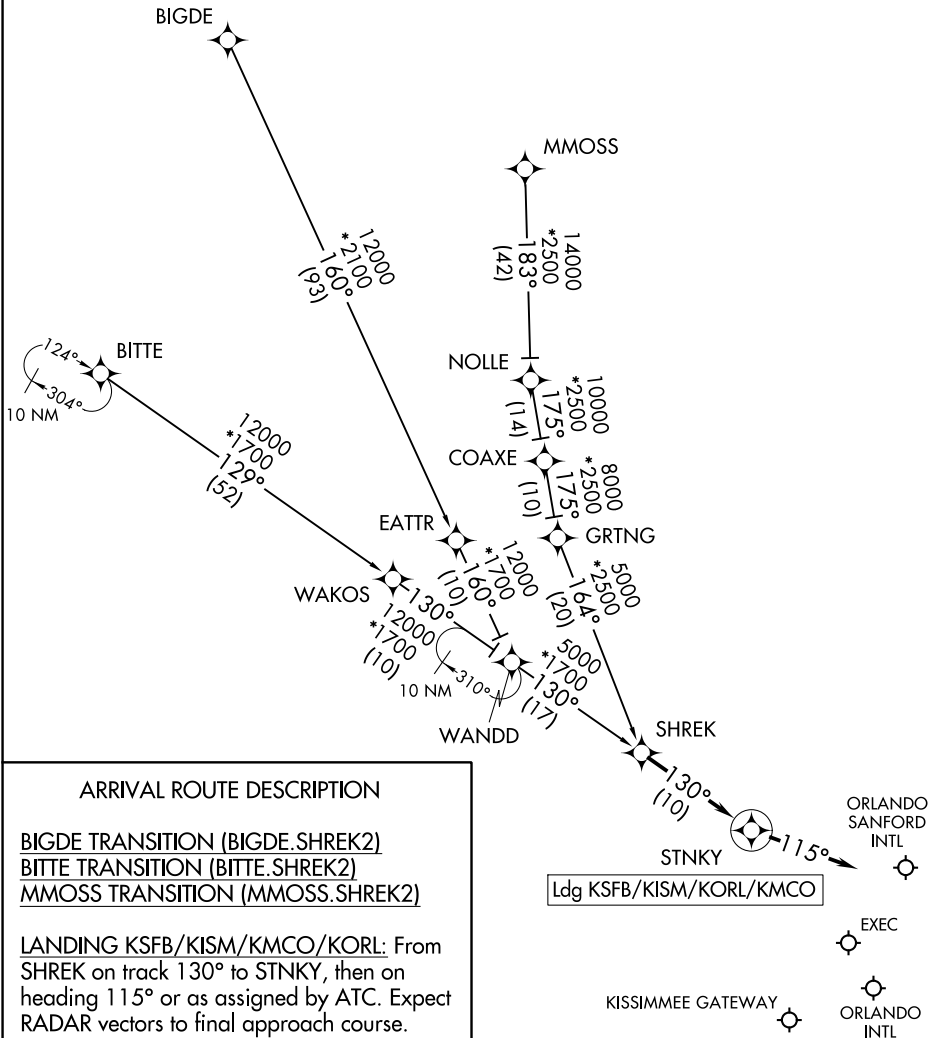

SHREK TWO ARRIVAL (RNAV)

ORLANDO, FLORIDA

RNAV 1 - DME/DME/IRU or GPS.

RADAR required.

ORLANDO APP CON 134.05 339.8
 JACKSONVILLE APP CON 128.675 263.05
 ISM ATIS 128.775
 MCO D-ATIS ARR 121.25
 ORL ATIS 127.25
 SFB ATIS 125.975

NOTE: Jets landing ISM and ORL, ATC assigned only.
 NOTE: Turboprops and props only landing MCO.
 NOTE: Landing all airports, expect RADAR vectors after STINKY.

NOTE: Chart not to scale.

SHREK TWO ARRIVAL (RNAV)

ORLANDO, FLORIDA

SE-3, 22 FEB 2024 to 21 MAR 2024

SE-3, 22 FEB 2024 to 21 MAR 2024