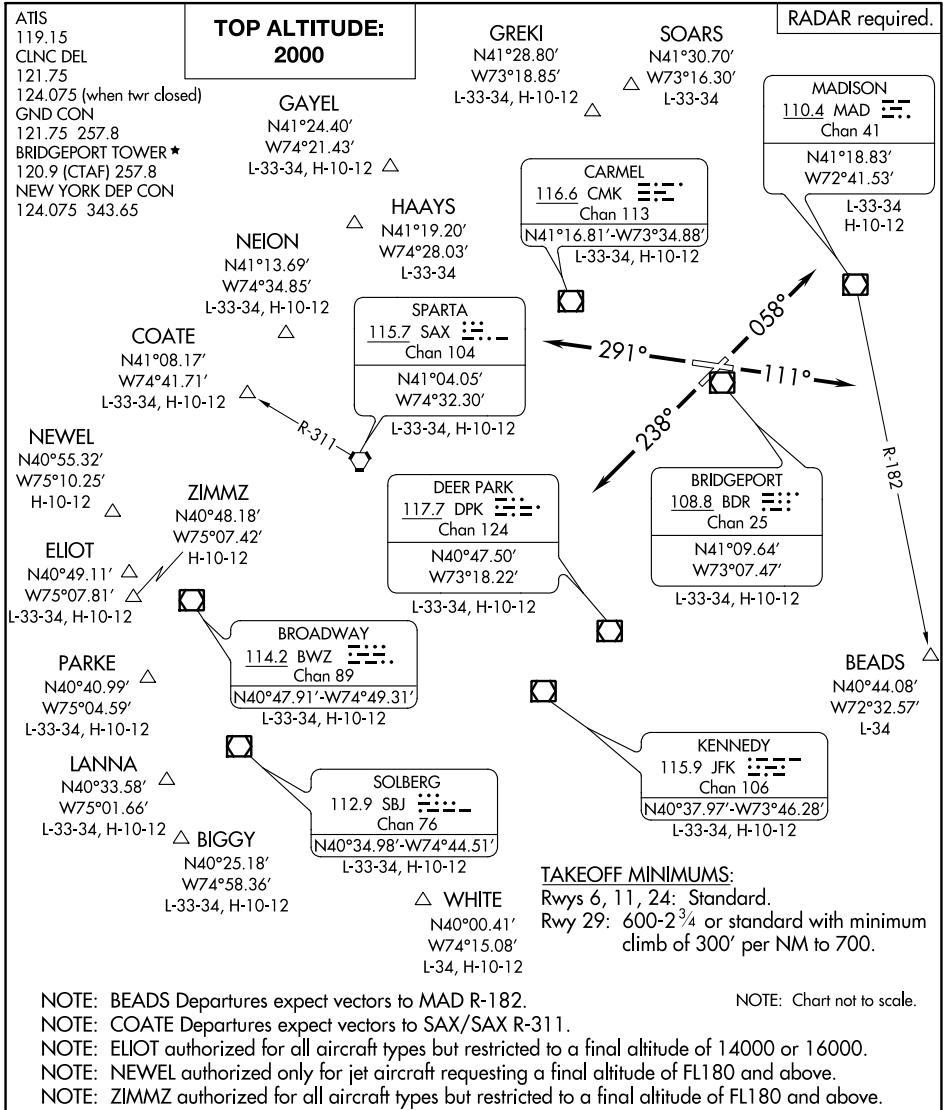

# BRIDGEHAVEN ONE DEPARTURE

AL-621 (FAA)

BRIDGEPORT, CONNECTICUT

NE-1, 18 MAY 2023 to 15 JUN 2023

NE-1, 18 MAY 2023 to 15 JUN 2023

# BRIDGEHAVEN ONE DEPARTURE