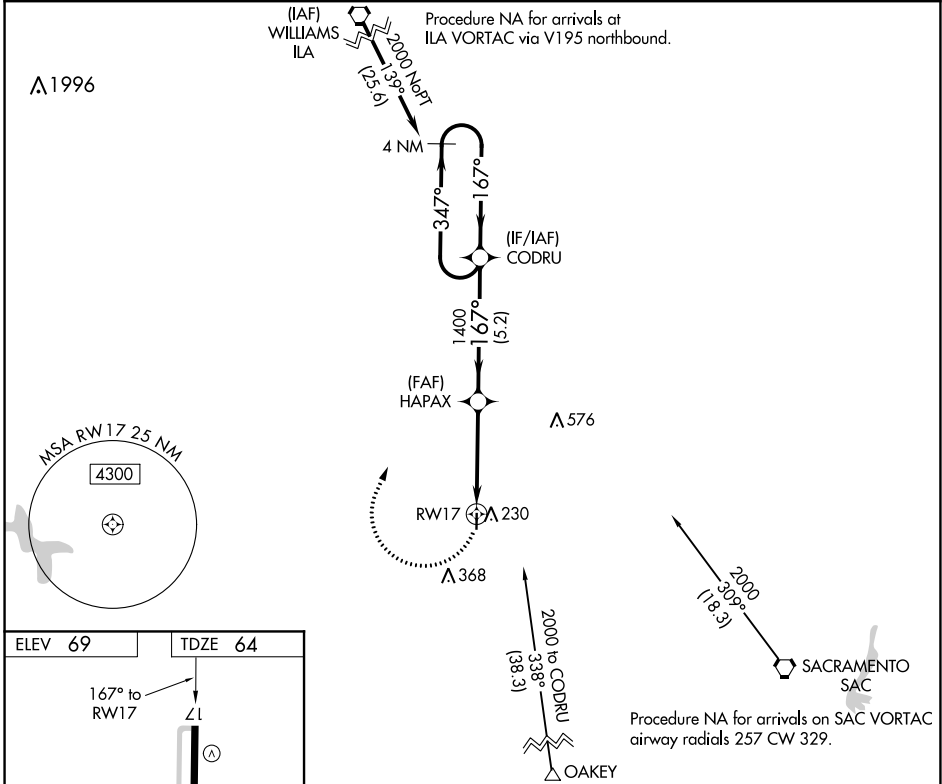

APP CRS 167°	Rwy Idg 3176
	TDZE 64
	Apt Elev 69

RNAV (GPS) RWY 17

UNIVERSITY (EDU)

▽ DME/DME RNP- 0.3 NA. When local altimeter setting not received, use Travis AFB altimeter setting and increase all MDA 60 feet.
△ NA Helicopter visibility reduction below 1 SM not authorized.
 Procedure NA at night.

MISSED APPROACH: Climbing right turn to 2000 direct CODRU and hold.

AWOS-3 119.025	TRAVIS APP CON 126.6 281.45	UNICOM 123.075 (CTAF) 0
--------------------------	---------------------------------------	--

2000	CODRU	Visual Segment - Obstacles.	
CATEGORY	A	B	C D
LNAV MDA	520-1	456 (500-1)	NA
CIRCLING	580-1	511 (600-1)	NA

SW-2, 19 MAY 2022 to 16 JUN 2022

SW-2, 19 MAY 2022 to 16 JUN 2022