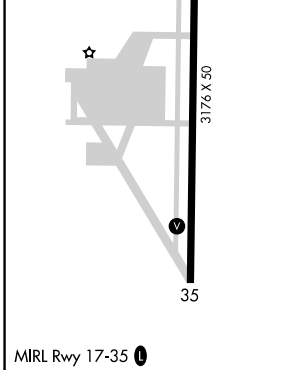

APP CRS 167°	Rwy Idg 3176
	TDZE 64
	Apt Elev 69

RNAV (GPS) RWY 17

UNIVERSITY (EDU)

▽ DME/DME RNP- 0.3 NA. When local altimeter setting not received, use Travis AFB altimeter setting and increase all MDA 60 feet.
△ NA Helicopter visibility reduction below 1 SM not authorized.
 Procedure NA at night.

MISSED APPROACH: Climbing right turn to 2000 direct CODRU and hold.

AWOS-3 119.025	TRAVIS APP CON 126.6 281.45	UNICOM 123.075 (CTAF) 0
--------------------------	---------------------------------------	--