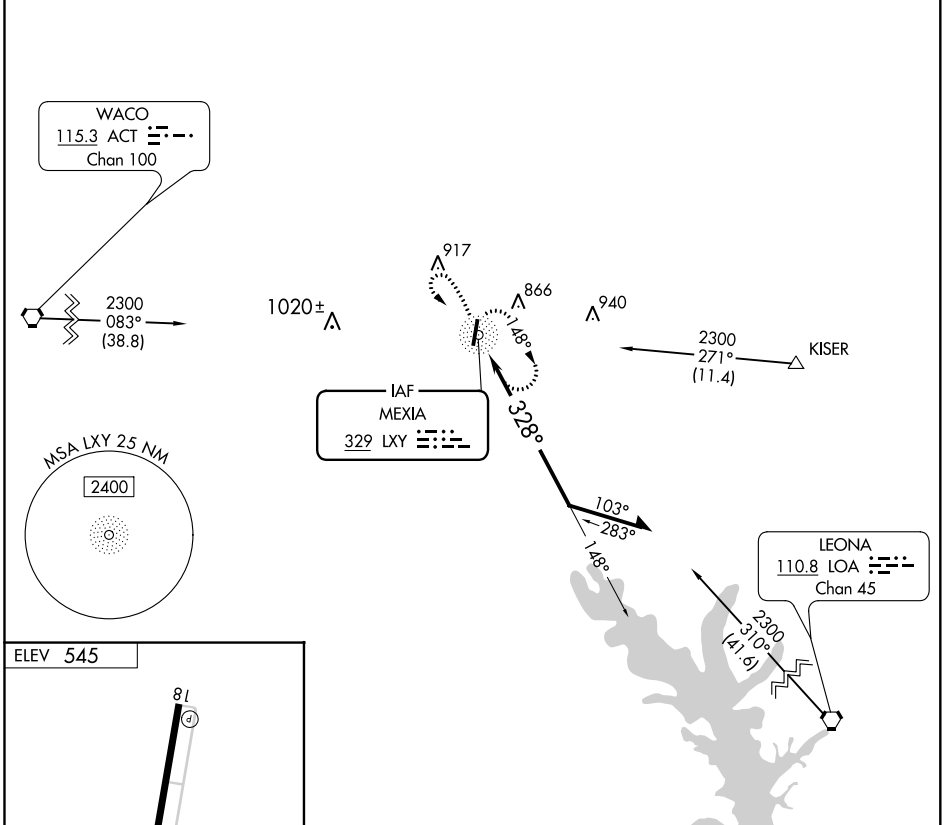

NDB LXY 329	APP CRS 328°	Rwy Idg TDZE Apt Elev	N/A N/A 545
-----------------------	------------------------	-----------------------------	--------------------------

NDB-A

MEXIA-LIMESTONE COUNTY (LXY)

▼ Obtain local altimeter setting on CTAF; when not received, use Waco Rgnl altimeter setting and increase all MDA 100 feet and Cat C visibility ¼ mile. Rwy 36 helicopter visibility reduction below ¾ SM NA.

▲ NA MISSED APPROACH: Climb to 1600 then climbing left turn to 2300 direct LXY NDB and hold.

AWOS-3 127.275	WACO APP CON ★ 127.65 352.0	UNICOM 122.8 (CTAF)
--------------------------	---------------------------------------	-------------------------------

CATEGORY	A	B	C	D
CIRCLING	1080-1 536 (600-1)	1180-1 635 (700-1)	1220-2 675 (700-2)	NA

NDB-A

SC-5, 27 JAN 2022 to 24 FEB 2022

SC-5, 27 JAN 2022 to 24 FEB 2022