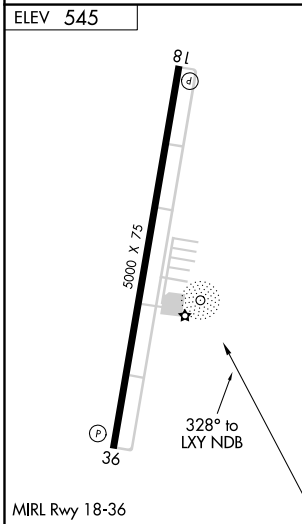

NDB LXY 329	APP CRS 328°	Rwy Idg TDZE Apt Elev	N/A N/A 545
-----------------------	------------------------	-----------------------------	--------------------------

NDB-A

MEXIA-LIMESTONE COUNTY (LXY)

▼ Obtain local altimeter setting on CTAF; when not received, use Waco Rgnl altimeter setting and increase all MDA 100 feet and Cat C visibility ¼ mile. Rwy 36 helicopter visibility reduction below ¾ SM NA.

▲ NA MISSED APPROACH: Climb to 1600 then climbing left turn to 2300 direct LXY NDB and hold.

AWOS-3 127.275	WACO APP CON ★ 127.65 352.0	UNICOM 122.8 (CTAF)
--------------------------	---------------------------------------	-------------------------------