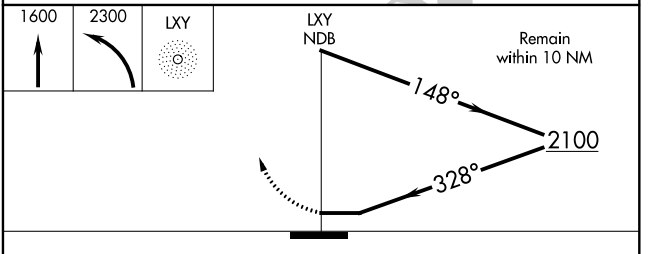

NDB LXY 329	APP CRS 328°	Rwy Idg TDZE Apt Elev	N/A N/A 545
-----------------------	------------------------	-----------------------------	--------------------------

NDB-A

MEXIA-LIMESTONE COUNTY (LXY)

▼ Obtain local altimeter setting on CTAF; when not received, use Waco Rgnl altimeter setting and increase all MDA 100 feet and Cat C visibility ¼ mile. Rwy 36 helicopter visibility reduction below ¾ SM NA.

▲ NA MISSED APPROACH: Climb to 1600 then climbing left turn to 2300 direct LXY NDB and hold.

AWOS-3 127.275	WACO APP CON ★ 127.65 352.0	UNICOM 122.8 (CTAF)
--------------------------	---------------------------------------	-------------------------------