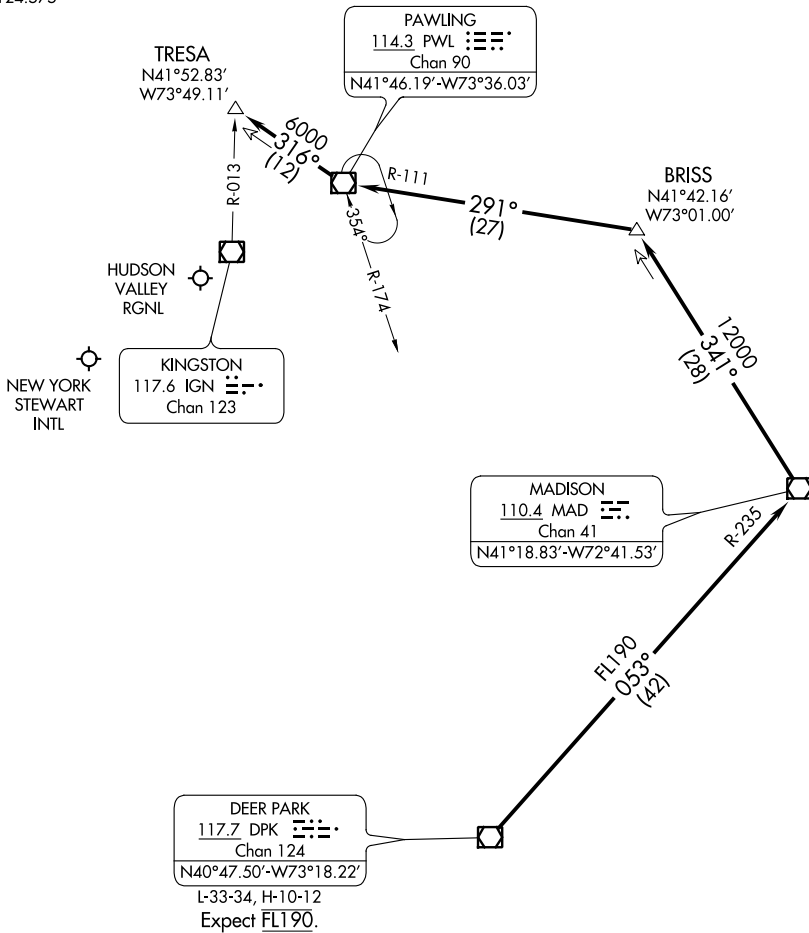

# HUDSON FOUR ARRIVAL

NEW YORK, NEW YORK

NEW YORK APP CON  
 132.75 363.1  
 POU ATIS  
 126.75  
 SWF ATIS  
 124.575

NE-2, 16 JUN 2022 to 14 JUL 2022

NE-2, 16 JUN 2022 to 14 JUL 2022

NOTE: RADAR required.

NOTE: Chart not to scale.

## ARRIVAL ROUTE DESCRIPTION

From over DPK VOR/DME on DPK R-053 and MAD R-235 to MAD VOR/DME, then on MAD R-341 to BRISS, then on PWL R-111 to PWL VOR/DME, then on PWL R-316 to TRESA. Expect RADAR vectors to final approach course.

# HUDSON FOUR ARRIVAL

NEW YORK, NEW YORK