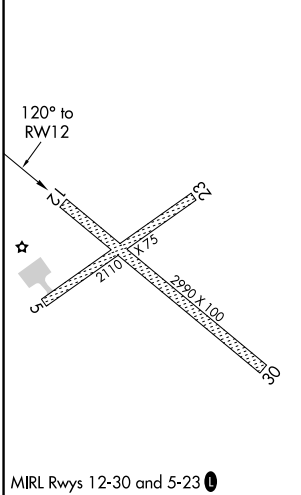

WAAS CH 77628 W12A	APP CRS 120°	Rwy Idg 2990 TDZE 37 Apt Elev 38
---------------------------------	------------------------	---

RNAV (GPS) RWY 12

BREVIG MISSION (KTS) (PFKT)

RNP APCH.	MISSED APPROACH: Climb to 6300 direct CUSEW and hold, continue climb-in-hold to 6300.
<p>∇ Circling NA north of Rws 12 and 23. Circling Rwy 23 NA at night.</p> <p>⚠ For uncompensated Baro-VNAV systems, LNAV/VNAV NA below -25° C or above 54°C.</p>	

AWOS-3P 121.55	ANCHORAGE CENTER 133.3 290.4	NOME RADIO 135.6	CTAF 123.0
--------------------------	--	----------------------------	----------------------

ELEV 38	TDZE 37
---------	---------

CATEGORY	A	B	C	D
LPV DA	287-1	250 (300-1)		NA
LNAV/VNAV DA	287-1	250 (300-1)		NA
LNAV MDA	360-1	323 (400-1)		NA
C CIRCLING	620-1 582 (600-1)	1460-1½ 1422 (1500-1½)		NA