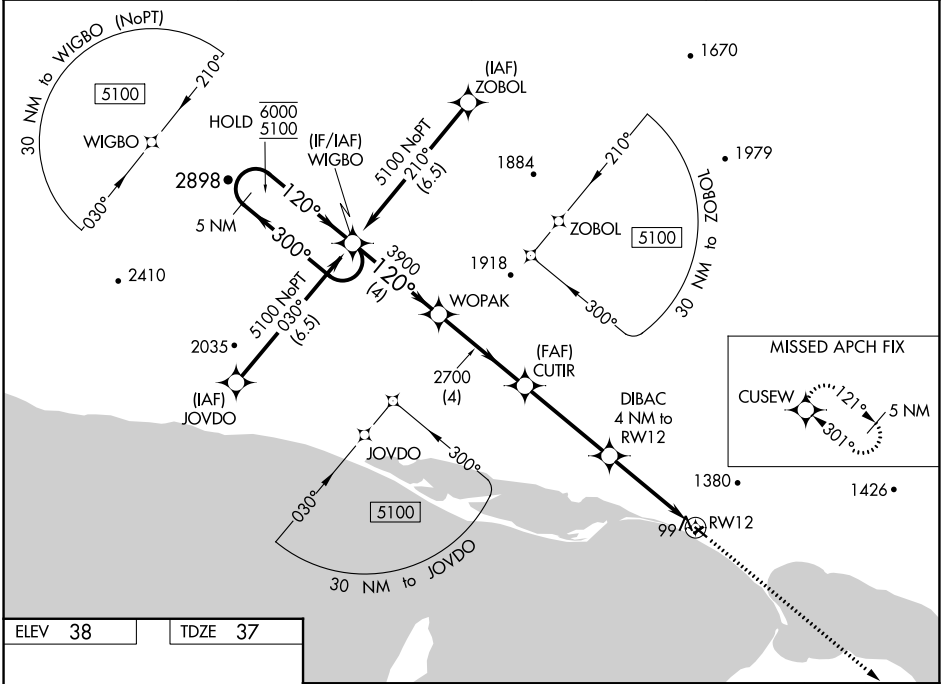

WAAS CH 77628 W12A	APP CRS 120°	Rwy Idg 2990 TDZE 37 Apt Elev 38
---------------------------------	------------------------	---

RNAV (GPS) RWY 12

BREVIG MISSION (KTS) (PFKT)

RNP APCH.	MISSED APPROACH: Climb to 6300 direct CUSEW and hold, continue climb-in-hold to 6300.
<p>∇ Circling NA north of Rws 12 and 23. Circling Rwy 23 NA at night.</p> <p>⚠ For uncompensated Baro-VNAV systems, LNAV/VNAV NA below -25° C or above 54°C.</p>	

AWOS-3P 121.55	ANCHORAGE CENTER 133.3 290.4	NOME RADIO 135.6	CTAF 123.0
--------------------------	--	----------------------------	----------------------

ELEV 38	TDZE 37
---------	---------

CATEGORY	A	B	C	D
LPV DA	287-1	250 (300-1)		NA
LNAV/VNAV DA	287-1	250 (300-1)		NA
LNAV MDA	360-1	323 (400-1)		NA
C CIRCLING	620-1 582 (600-1)	1460-1½ 1422 (1500-1½)		NA

AK, 25 JAN 2024 to 21 MAR 2024

AK, 25 JAN 2024 to 21 MAR 2024