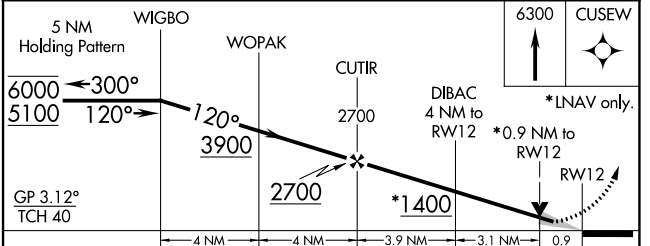

WAAS CH 77628 W12A	APP CRS 120°	Rwy Idg 2990 TDZE 37 Apt Elev 38
---------------------------------	------------------------	---

RNAV (GPS) RWY 12

BREVIG MISSION (KTS) (PFKT)

RNP APCH.	MISSED APPROACH: Climb to 6300 direct CUSEW and hold, continue climb-in-hold to 6300.
<p>∇ Circling NA north of Rws 12 and 23. Circling Rwy 23 NA at night.</p> <p>⚠ For uncompensated Baro-VNAV systems, LNAV/VNAV NA below -25° C or above 54°C.</p>	

AWOS-3P 121.55	ANCHORAGE CENTER 133.3 290.4	NOME RADIO 135.6	CTAF 123.0
--------------------------	--	----------------------------	----------------------

ELEV 38	TDZE 37
---------	---------

CATEGORY	A	B	C	D
LPV DA	287-1	250 (300-1)		NA
LNAV/VNAV DA	287-1	250 (300-1)		NA
LNAV MDA	360-1	323 (400-1)		NA
C CIRCLING	620-1 582 (600-1)	1460-1½ 1422 (1500-1½)		NA