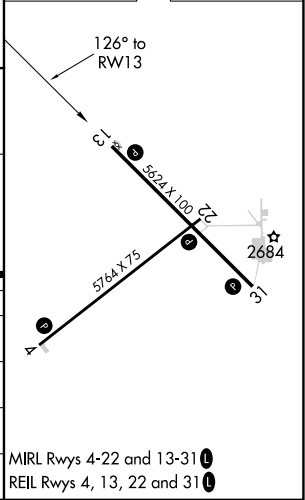

WAAS CH 97340 W13A	APP CRS 126°	Rwy Idg TDZE Apt Elev	5624 2630 2634
--	------------------------	-----------------------------	---

RNAV (GPS) RWY 13

FRANK WILEY FLD (MLS)

RNP APCH - GPS.	MISSED APPROACH: Climb to 6000 direct BOKDE and hold, continue climb-in-hold to 6000.
<p>For uncompensated Baro-VNAV systems, procedure NA below -24°C or above 54°C.</p>	

ASOS 135.575	SALT LAKE CENTER 126.85 305.2	UNICOM 123.0 (CTAF)
------------------------	---	-------------------------------

ELEV 2634	TDZE 2630
-----------	-----------

CATEGORY	A	B	C	D
LPV DA		2880-1	250 (300-1)	
LNAV/VNAV DA		2880-1	250 (300-1)	
LNAV MDA		2980-1	350 (400-1)	
CIRCLING	3060-1 426 (500-1)	3100-1 466 (500-1)	3160-1½ 526 (600-1½)	3320-2¼ 686 (700-2¼)