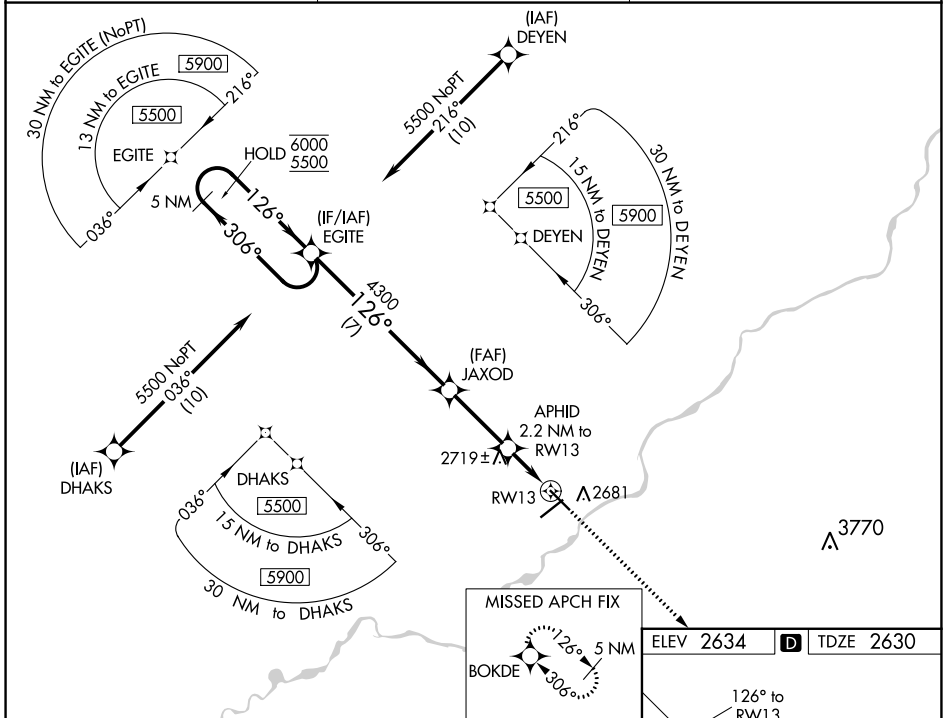

WAAS CH 97340 W13A	APP CRS 126°	Rwy Idg TDZE Apt Elev	5624 2630 2634
--	------------------------	-----------------------------	---

RNAV (GPS) RWY 13

FRANK WILEY FLD (MLS)

RNP APCH - GPS.	MISSED APPROACH: Climb to 6000 direct BOKDE and hold, continue climb-in-hold to 6000.
<p>For uncompensated Baro-VNAV systems, procedure NA below -24°C or above 54°C.</p>	

ASOS 135.575	SALT LAKE CENTER 126.85 305.2	UNICOM 123.0 (CTAF)
------------------------	---	-------------------------------

ELEV 2634	TDZE 2630
-----------	-----------

CATEGORY	A	B	C	D
LPV DA		2880-1	250 (300-1)	
LNAV/VNAV DA		2880-1	250 (300-1)	
LNAV MDA		2980-1	350 (400-1)	
CIRCLING	3060-1 426 (500-1)	3100-1 466 (500-1)	3160-1½ 526 (600-1½)	3320-2¼ 686 (700-2¼)

NW-1, 22 FEB 2024 to 21 MAR 2024

NW-1, 22 FEB 2024 to 21 MAR 2024