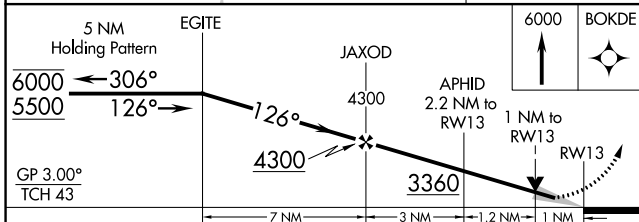

WAAS CH 97340 W13A	APP CRS 126°	Rwy Idg TDZE Apt Elev	5624 2630 2634
--	------------------------	-----------------------------	---

RNAV (GPS) RWY 13

FRANK WILEY FLD (MLS)

RNP APCH - GPS.	MISSED APPROACH: Climb to 6000 direct BOKDE and hold, continue climb-in-hold to 6000.
<p>For uncompensated Baro-VNAV systems, procedure NA below -24°C or above 54°C.</p>	

ASOS 135.575	SALT LAKE CENTER 126.85 305.2	UNICOM 123.0 (CTAF)
------------------------	---	-------------------------------

ELEV 2634	TDZE 2630
-----------	-----------

CATEGORY	A	B	C	D
LPV DA		2880-1	250 (300-1)	
LNAV/VNAV DA		2880-1	250 (300-1)	
LNAV MDA		2980-1	350 (400-1)	
CIRCLING	3060-1 426 (500-1)	3100-1 466 (500-1)	3160-1½ 526 (600-1½)	3320-2¼ 686 (700-2¼)