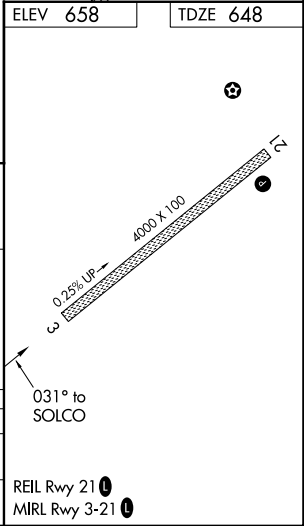

AK, 25 JAN 2024 to 21 MAR 2024

AK, 25 JAN 2024 to 21 MAR 2024