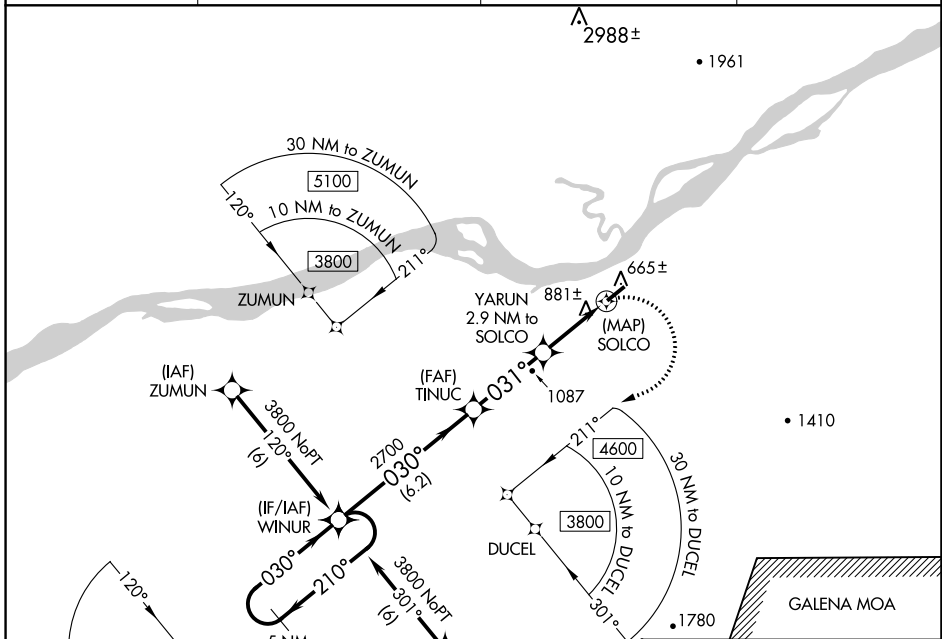

# RNAV (GPS) RWY 3

RUBY (RBY) (PARY)

APP CRS	Rwy Idg	<b>4000</b>
<b>031°</b>	TDZE	<b>648</b>
	Apt Elev	<b>658</b>

**⚠** When local altimeter setting not received, use Galena altimeter setting and increase all MDA 340 feet and all visibilities ¾ SM. DME/DME RNP-0.3 NA.  
**⚠** Rwy 3 Straight-in and Circling minimums NA at night. Helicopter visibility reduction below 1 SM NA.  
**❄** -40°C

**MISSED APPROACH:**  
 Climbing right turn to 3800 direct WINUR and hold.

AWOS-3P <b>118.25</b>	ANCHORAGE CENTER <b>127.0 290.2</b>	FAIRBANKS RADIO <b>122.25</b>	CTAF <b>122.8</b>
--------------------------	--	----------------------------------	----------------------

ELEV 658	TDZE 648
----------	----------

CATEGORY	A	B	C	D
LNVA MDA	1260-1	612 (700-1)	1260-1¾ 612 (700-1¾)	NA
CIRCLING	1260-1 602 (700-1)	1400-1 742 (800-1)	1400-2¼ 742 (800-2¼)	NA

AK, 25 JAN 2024 to 21 MAR 2024

AK, 25 JAN 2024 to 21 MAR 2024