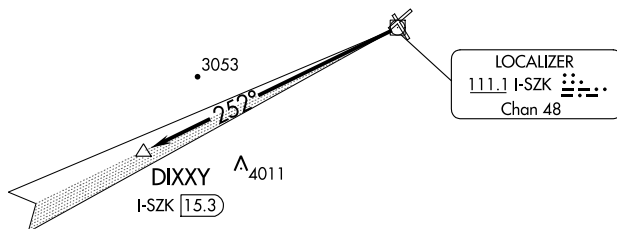

TOP ALTITUDE:
4200

NOTE: RADAR required.

NOTE: DME required.

TAKEOFF MINIMUMS:

Rwys 6, 16, 34: NA - ATC.

Rwy 24: Standard with minimum climb
of 242' per NM to 2800.

NOTE: Chart not to scale.

DEPARTURE ROUTE DESCRIPTION

TAKEOFF RUNWAY 24: Climb on I-SZK LDA Localizer west course to 4200 to DIXXY I-SZK 15.3 DME. Expect RADAR vectors to filed/assigned route.

DIXXY EIGHT DEPARTURE

(DIXXY8.DIXXY) 15AUG19

ROANOKE, VIRGINIA

ROANOKE/BLACKSBURG RGNL (WOODRUM FLD) (R.O.A)