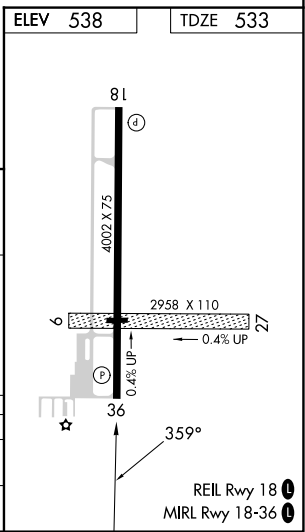

APP CRS	Rwy Idg	4002
359°	TDZE	533
	Apt Elev	538

RNAV (GPS) RWY 36

SPARTA COMMUNITY-HUNTER FLD (S.A.R.)

⚠ DME/DME RNP-0.3 NA. When local altimeter setting not received, use Scott AFB/Midamerica St Louis altimeter setting and increase all MDAs 80 feet and increase Circling Cat C/D visibility ¼ SM. Helicopter visibility reduction below ¾ SM NA. Circling NA to Rwy 9/27.
⚠ VDP NA when using Scott AFB/Midamerica St Louis altimeter setting.

MISSED APPROACH:
 Climbing right turn to 2200 direct HOKDO and hold.

AWOS-3PT 118.375	ST. LOUIS APP CON 125.2 281.5	UNICOM 123.075(CTAF) 0
----------------------------	---	----------------------------------