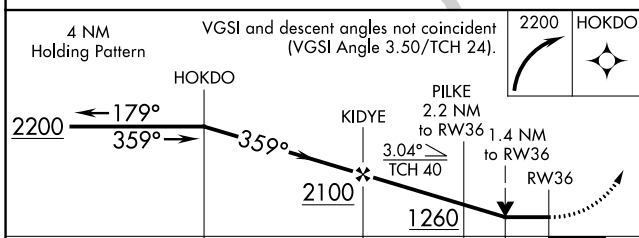

APP CRS	Rwy Idg	4002
359°	TDZE	533
	Apt Elev	538

RNAV (GPS) RWY 36

SPARTA COMMUNITY-HUNTER FLD (S.A.R.)

⚠ DME/DME RNP-0.3 NA. When local altimeter setting not received, use Scott AFB/Midamerica St Louis altimeter setting and increase all MDAs 80 feet and increase Circling Cat C/D visibility ¼ SM. Helicopter visibility reduction below ¾ SM NA. Circling NA to Rwy 9/27.
⚠ VDP NA when using Scott AFB/Midamerica St Louis altimeter setting.

MISSED APPROACH:
 Climbing right turn to 2200 direct HOKDO and hold.

AWOS-3PT 118.375	ST. LOUIS APP CON 125.2 281.5	UNICOM 123.075(CTAF) 0
----------------------------	---	----------------------------------