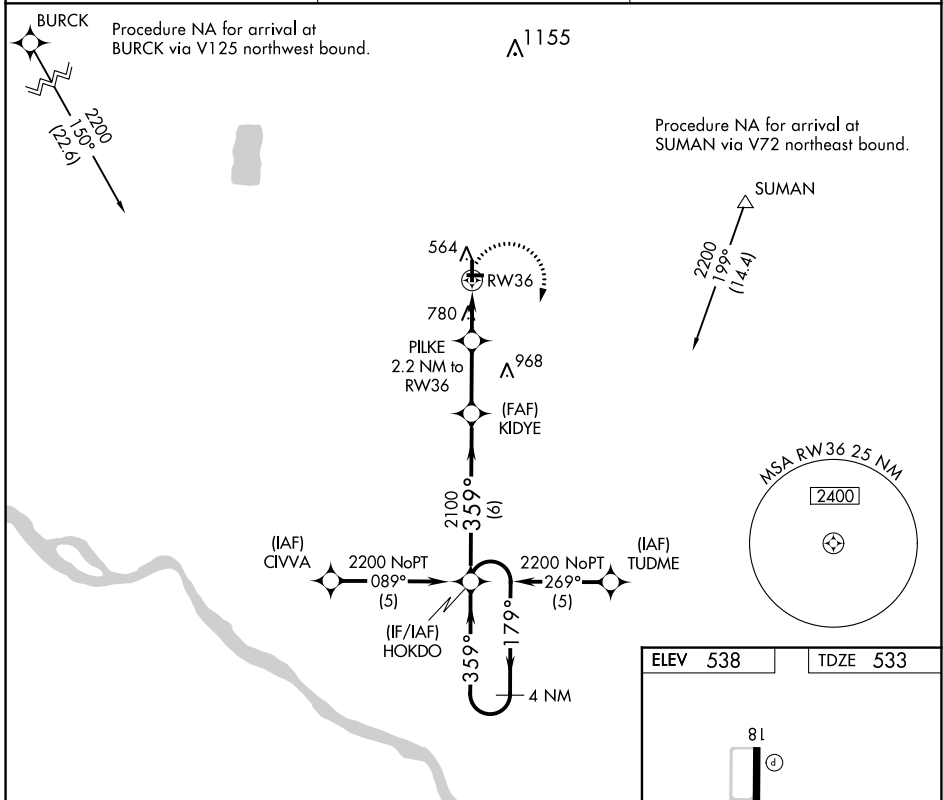

APP CRS	Rwy Idg	4002
359°	TDZE	533
	Apt Elev	538

RNAV (GPS) RWY 36

SPARTA COMMUNITY-HUNTER FLD (S.A.R.)

⚠ DME/DME RNP-0.3 NA. When local altimeter setting not received, use Scott AFB/Midamerica St Louis altimeter setting and increase all MDAs 80 feet and increase Circling Cat C/D visibility ¼ SM. Helicopter visibility reduction below ¾ SM NA. Circling NA to Rwy 9/27.
⚠ VDP NA when using Scott AFB/Midamerica St Louis altimeter setting.

MISSED APPROACH:
 Climbing right turn to 2200 direct HOKDO and hold.

AWOS-3PT 118.375	ST. LOUIS APP CON 125.2 281.5	UNICOM 123.075(CTAF) 0
----------------------------	---	----------------------------------

CATEGORY	A	B	C	D
RNAV MDA	1080-1	547 (600-1)	1080-1½ 547 (600-1½)	1080-1¾ 547 (600-1¾)
CIRCLING	1080-1 542 (600-1)	1140-1 602 (700-1)	1140-1¾ 602 (700-1¾)	1320-2½ 782 (800-2½)

EC-3, 22 FEB 2024 to 21 MAR 2024

EC-3, 22 FEB 2024 to 21 MAR 2024